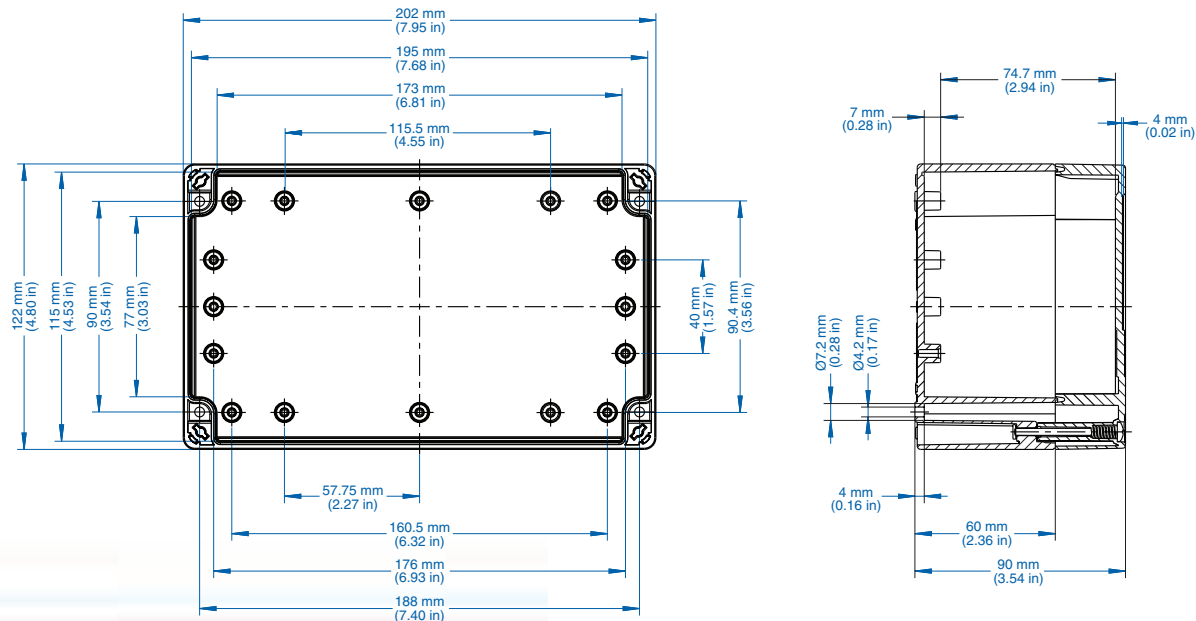

Accessories

Ordering Information	Cat. No.	Type	Std. Pk.
Mounting Plate (plastic)	186-008	TGMPI-2012	1
Mounting Plate (steel)	187-008	TGMPS-2012	1
DIN Rail – TS35-186	198-186	NS35-186	1
DIN Rail - TS15-186	197-186	TS15-186	1
Internal Hinge Kit Set (longside)	182-001	TGISS	1
Mounting Tab Kit	182-002	TGABL	1

Please refer to pages 149-152 additional accessories and detailed information