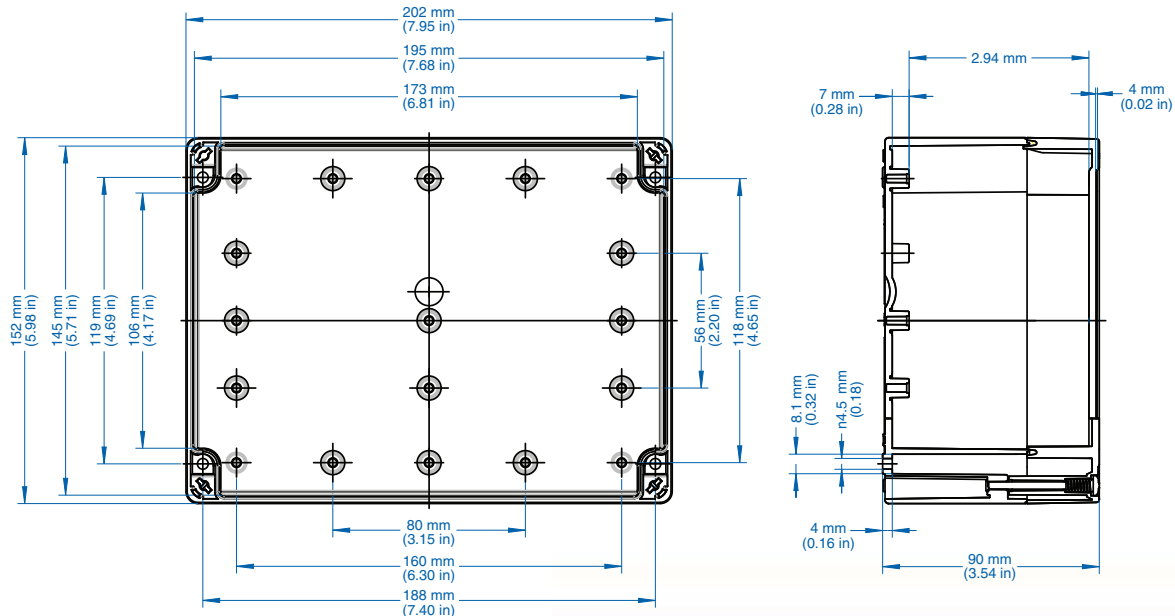

Accessories

Ordering Information	Cat. No.	Type	Std. Pk.
Mounting Plate (plastic)	186-009	TGMPI-2015	1
Mounting Plate (steel)	187-009	TGMPS-2015	1
DIN Rail – TS35-170	198-170	NS35-170	1
DIN Rail - TS15-170	197-170	TS15-170	1
Internal Hinge Kit Set	182-001	TGISS	1
Mounting Tab Kit	182-002	TGABL	1

Please refer to pages 149-152 additional accessories and detailed information