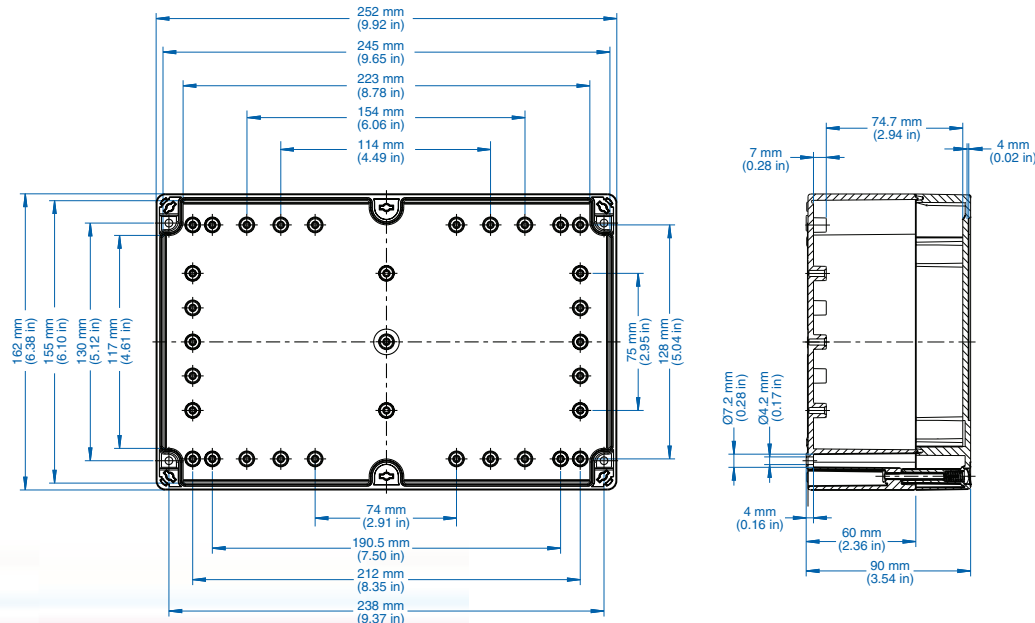

Accessories

Ordering Information	Cat. No.	Type	Std. Pk.
Mounting Plate (plastic)	186-012	TGMPI-2516	1
Mounting Plate (steel)	187-012	TGMPS-2516	1
DIN Rail – TS35-222	198-222	NS35-222	1
DIN Rail - TS15-222	197-222	TS15-222	1
Internal Hinge Kit Set	182-001	TGISS	1
Mounting Tab Kit	182-002	TGABL	1

Please refer to pages 149-152 additional accessories and detailed information