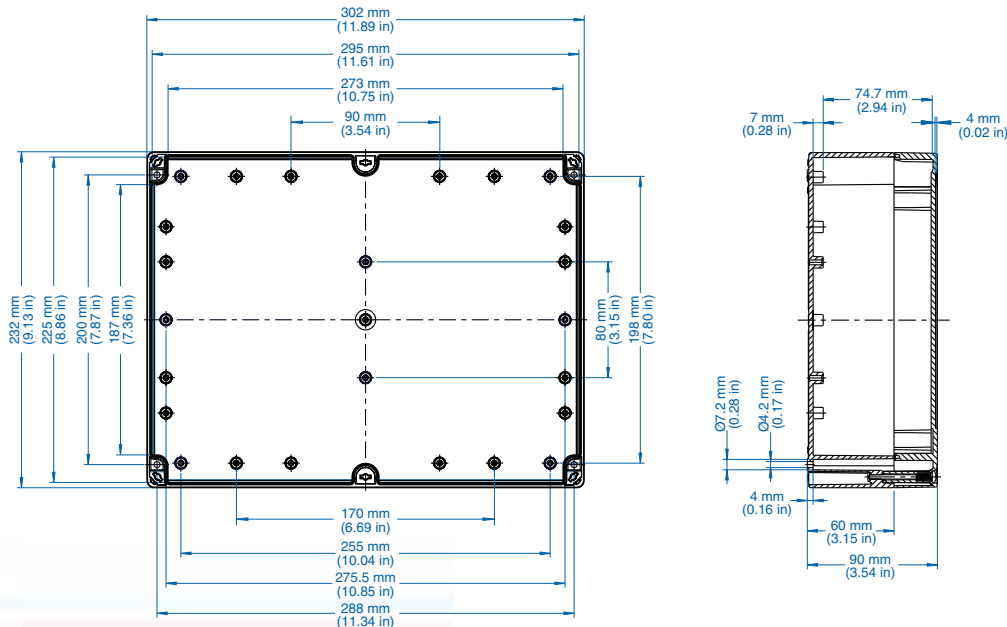

Accessories

Ordering Information	Cat. No.	Type	Std. Pk.
Mounting Plate (plastic)	186-013	TGMPI-3023	1
Mounting Plate (steel)	187-013	TGMPS-3023	1
DIN Rail – TS35-285	198-285	NS35-285	1
DIN Rail - TS15-285	197-285	TS15-285	1
Internal Hinge Kit Set	182-001	TGISS	1
Mounting Tab Kit	182-002	TGABL	1

Please refer to pages 149-152 additional accessories and detailed information