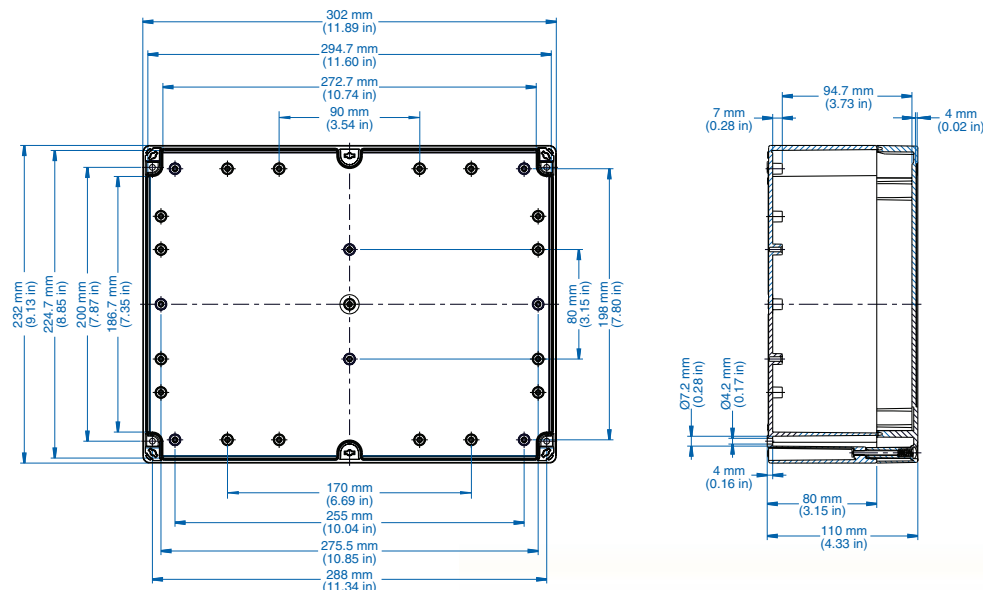

Accessories

Ordering Information	Cat. No.	Type	Std. Pk.
Mounting Plate (plastic)	186-013	TGMPI-3023	1
Mounting Plate (steel)	187-013	TGMPS-3023	1
DIN Rail – TS35-285	198-285	NS35-285	1
DIN Rail - TS15-285	197-285	TS15-285	1
Internal Hinge Kit Set	182-001	TGISS	1
Mounting Tab Kit	182-002	TGABL	1

Please refer to pages 149-152 additional accessories and detailed information