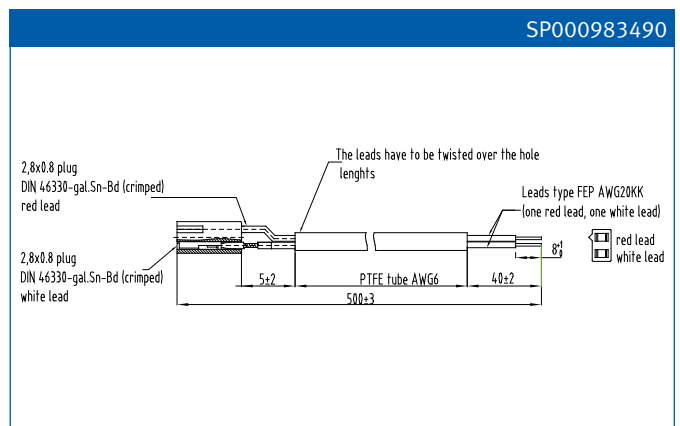

Overview

Gate Leads for PowerBLOCK Thyristor Modules

Gate Leads for PowerBLOCK Thyristor Modules

Gate leads must be ordered separately

Base plate width [mm]	Type	Terminal #	Terminal descr.	gate lead color	"HK" lead color	length [mm]	Ordering Code
20	Gatelead L=500 PB20 G1/K1	5/4	G1/K1	red	white	500	SP000983478
	Gatelead L=500 PB20 G2/K2	6/7	G2/K2	red	white	500	SP000983484
34, 50, 60	Gatelead L=500 PB34-60 G1/K1	5/4	G1/K1	red	white	500	SP000983496
	Gatelead L=500 PB34-60 G2/K2	6/7	G2/K2	red	white	500	SP000983490
50 single	Gatelead L=500 PB34-60 G1/K1	5/4	G1/K1	red	white	500	SP000983496
70 single	Gatelead L=500 PB34-70 G2/K2	5/4	G1/K1	red	white	500	SP000983490