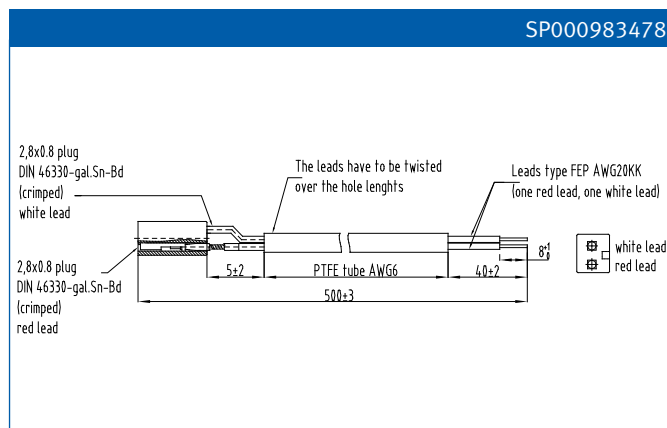

Overview

Gate Leads for PowerBLOCK Thyristor Modules

Gate Leads for PowerBLOCK Thyristor Modules

Gate leads must be ordered separately

Base plate width [mm]	Type	Terminal #	Terminal descr.	gate lead color	"HK" lead color	length [mm]	Ordering Code
20	Gatelead L=500 PB20 G1/K1	5/4	G1/K1	red	white	500	SP000983478
	Gatelead L=500 PB20 G2/K2	6/7	G2/K2	red	white	500	SP000983484
34, 50, 60	Gatelead L=500 PB34-60 G1/K1	5/4	G1/K1	red	white	500	SP000983496
	Gatelead L=500 PB34-60 G2/K2	6/7	G2/K2	red	white	500	SP000983490
50 single	Gatelead L=500 PB34-60 G1/K1	5/4	G1/K1	red	white	500	SP000983496
70 single	Gatelead L=500 PB34-70 G2/K2	5/4	G1/K1	red	white	500	SP000983490