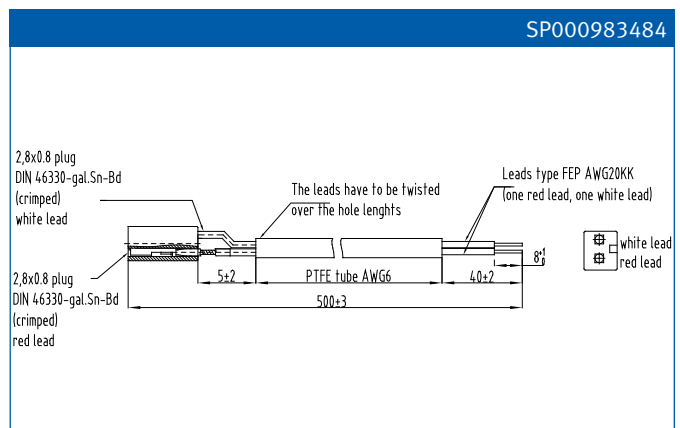

Overview

Gate Leads for PowerBLOCK Thyristor Modules

Gate Leads for PowerBLOCK Thyristor Modules

Gate leads must be ordered separately

Base plate width [mm]	Type	Terminal #	Terminal descr.	gate lead color	"HK" lead color	length [mm]	Ordering Code
20	Gatelead L=500 PB20 G1/K1	5/4	G1/K1	red	white	500	SP000983478
	Gatelead L=500 PB20 G2/K2	6/7	G2/K2	red	white	500	SP000983484
34, 50, 60	Gatelead L=500 PB34-60 G1/K1	5/4	G1/K1	red	white	500	SP000983496
	Gatelead L=500 PB34-60 G2/K2	6/7	G2/K2	red	white	500	SP000983490
50 single	Gatelead L=500 PB34-60 G1/K1	5/4	G1/K1	red	white	500	SP000983496
70 single	Gatelead L=500 PB34-70 G2/K2	5/4	G1/K1	red	white	500	SP000983490