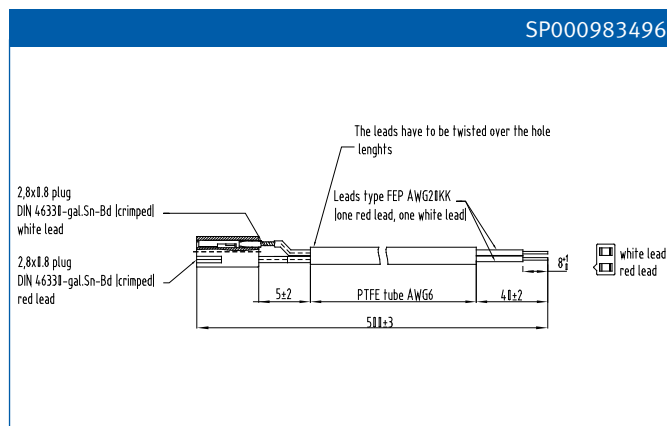

Overview

Gate Leads for PowerBLOCK Thyristor Modules

Gate Leads for PowerBLOCK Thyristor Modules

Gate leads must be ordered separately

Base plate width [mm]	Type	Terminal #	Terminal descr.	gate lead color	"HK" lead color	length [mm]	Ordering Code
20	Gatelead L=500 PB20 G1/K1	5/4	G1/K1	red	white	500	SP000983478
	Gatelead L=500 PB20 G2/K2	6/7	G2/K2	red	white	500	SP000983484
34, 50, 60	Gatelead L=500 PB34-60 G1/K1	5/4	G1/K1	red	white	500	SP000983496
	Gatelead L=500 PB34-60 G2/K2	6/7	G2/K2	red	white	500	SP000983490
50 single	Gatelead L=500 PB34-60 G1/K1	5/4	G1/K1	red	white	500	SP000983496
70 single	Gatelead L=500 PB34-70 G2/K2	5/4	G1/K1	red	white	500	SP000983490