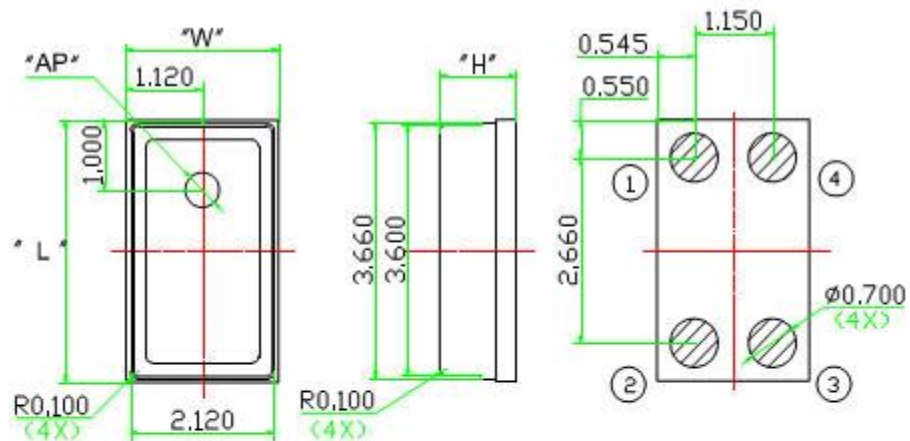

GMA3722H11-F42 硅微麦克风

详情说明

4.FREQUENCY RESPONSE CURVE

Figure 1. Typical free field frequency response(Normalized to 1 KHz)

5.MECHANICAL SPECIFICATIONS

ITEM	DIMENSION	TOLERANCE	UNITS
LENGTH(L)	3.760	±0.100	mm
WIDTH(W)	2.240	±0.100	mm
HEIGHT(H)	1.100	±0.100	mm
ACOUSTIC PORT(AP)	Φ0.500	±0.100	mm

PIN OUTPUT	
PIN#	FUNCTION
1	POWER(Vdd)
2	GROUND
3	GROUND
4	OUTPUT

PERFORMANCE					
Parameter	Conditions	Min	Typ	Max	Unit
Directivity		Omni-Directional			
Sensitivity	@1KHz (0 dB = 1V/Pa)	-45	-42	-39	dB
Signal-to-Noise Ratio	@1KHz (0 dB = 1V/Pa)		56		dB
Total Harmonic Distortion (THD) @ 100dB SPL	@1KHz		0.2	0.5	%
Total Harmonic Distortion (THD) @ 115dB SPL	@1KHz		0.5	1	%
Max Input Sound Pressure	@1KHz, THD < 10%		130		dB SPL
Power Supply Rejection (PSR)	217Hz, 100m Vpp square wave		-84	-79	dB
INPUT CHARACTERISTICS					
Power supply Voltage		1.6		3.6	V
Sensitivity Loss Across Power Supply Voltage	Change in sensitivity from 1.6V to 3.6V power supply voltage	No change			dB
Total Operation Current	1.6V-3.6V power supply voltage		160	200	uA
Standby Current	1.6V-3.6V power supply voltage			2	uA
OUTPUT CHARACTERISTICS					
LOAD Capacitance				100	pF
Output Impedance	@1KHz (0 dB = 1 V/Pa)			200	Ω