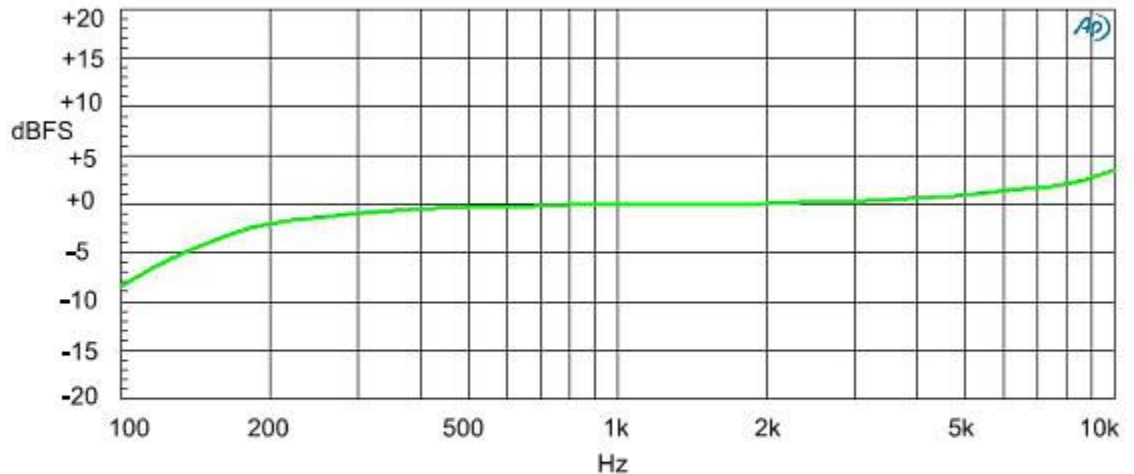

GMA3722H11-F42 硅微麦克风

详情说明

4.FREQUENCY RESPONSE CURVE

Figure 1. Typical free field frequency response(Normalized to 1 KHz)

5.MECHANICAL SPECIFICATIONS

ITEM	DIMENSION	TOLERANCE	UNITS
LENGTH(L)	3.760	±0.100	mm
WIDTH(W)	2.240	±0.100	mm
HEIGHT(H)	1.100	±0.100	mm
ACOUSTIC PORT(AP)	Φ0.500	±0.100	mm

PIN OUTPUT	
PIN#	FUNCTION
1	POWER(Vdd)
2	GROUND
3	GROUND
4	OUTPUT

PERFORMANCE					
Parameter	Conditions	Min	Typ	Max	Unit
Directivity		Omni-Directional			
Sensitivity	@1KHz (0 dB = 1V/Pa)	-45	-42	-39	dB
Signal-to-Noise Ratio	@1KHz (0 dB = 1V/Pa)		56		dB
Total Harmonic Distortion (THD) @ 100dB SPL	@1KHz		0.2	0.5	%
Total Harmonic Distortion (THD) @ 115dB SPL	@1KHz		0.5	1	%
Max Input Sound Pressure	@1KHz, THD < 10%		130		dB SPL
Power Supply Rejection (PSR)	217Hz, 100m Vpp square wave		-84	-79	dB
INPUT CHARACTERISTICS					
Power supply Voltage		1.6		3.6	V
Sensitivity Loss Across Power Supply Voltage	Change in sensitivity from 1.6V to 3.6V power supply voltage	No change			dB
Total Operation Current	1.6V-3.6V power supply voltage		160	200	uA
Standby Current	1.6V-3.6V power supply voltage			2	uA
OUTPUT CHARACTERISTICS					
LOAD Capacitance				100	pF
Output Impedance	@1KHz (0 dB = 1 V/Pa)			200	Ω