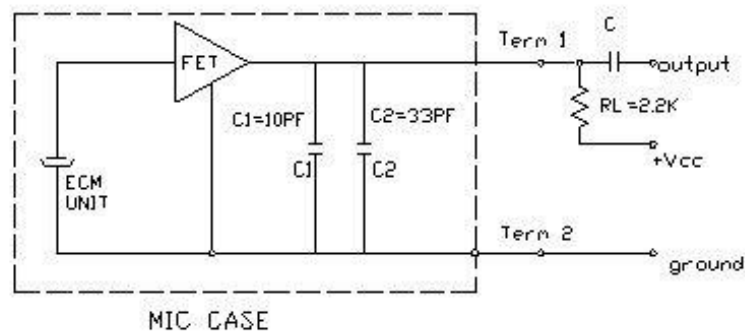

GMI4015P-2C 全指向驻积体咪头

详情说明

全指向性

D. APPEARANCE DRAWING

E. MEASUREMENT CIRCUIT

| No. | Item | Symbol | Unit | Specification | Condition |
|-----|----------------------------|--------|------|-----------------|----------------------------------|
| 1 | Directivity | | | Omnidirectional | |
| 2 | Sensitivity | S | dB | -34~-44±3 | f=1KHz, 1Pa 0dB=1V/ Pa |
| 3 | Standard operating voltage | Vs | V | 2.0 | |
| 4 | Output impedance | Zout | KΩ | ≤2.2 | f=1KHz, 1Pa |
| 5 | Frequency | | Hz | 100-10,000 | |
| 6 | Max operating voltage | | V. | 10 | |
| 7 | Sensitivity reduction | Δ S-Vs | dB | -3 | f=1KHz, 1Pa Vs=1.5VDC to 3VDC |
| 8 | Max. current consumption | IDSS | mA | ≤0.5 | |
| 9 | Signal to noise ration | S/N | dBA | ≥58 | f=1KHz, P in=1Pa |
| 10 | Max input sound level | SPL | dB | 110 | |
| 11 | Operation temp. | | ℃ | -30 ~+70 | |
| 12 | Storage temp. | | ℃ | -40 ~+80 | |
| 13 | Dimension | | mm | ∅ 4.0 x H1.5 | See appearance drawing |
| 14 | Terminal | | | Terminal | See appearance drawing |