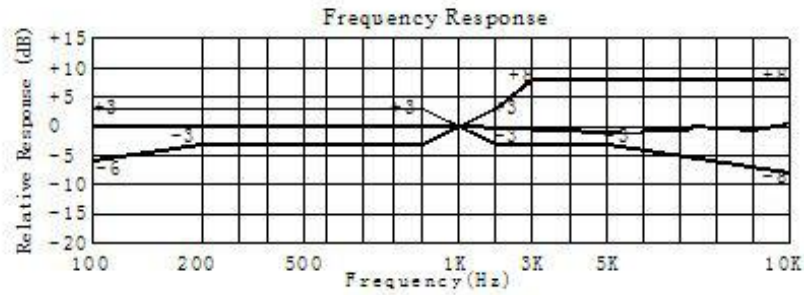

GMI4015P-2C 全指向驻积体咪头

详情说明

全指向性

D. APPEARANCE DRAWING

E. MEASUREMENT CIRCUIT

| No. | Item | Symbol | Unit | Specification | Condition |
|-----|----------------------------|--------|------|-----------------|----------------------------------|
| 1 | Directivity | | | Omnidirectional | |
| 2 | Sensitivity | S | dB | -34~-44±3 | f=1KHz, 1Pa 0dB=1V/ Pa |
| 3 | Standard operating voltage | Vs | V | 2.0 | |
| 4 | Output impedance | Zout | KΩ | ≤2.2 | f=1KHz, 1Pa |
| 5 | Frequency | | Hz | 100-10,000 | |
| 6 | Max operating voltage | | V. | 10 | |
| 7 | Sensitivity reduction | Δ S-Vs | dB | -3 | f=1KHz, 1Pa Vs=1.5VDC to 3VDC |
| 8 | Max. current consumption | IDSS | mA | ≤0.5 | |
| 9 | Signal to noise ration | S/N | dBA | ≥58 | f=1KHz, P in=1Pa |
| 10 | Max input sound level | SPL | dB | 110 | |
| 11 | Operation temp. | | ℃ | -30 ~+70 | |
| 12 | Storage temp. | | ℃ | -40 ~+80 | |
| 13 | Dimension | | mm | ∅ 4.0 x H1.5 | See appearance drawing |
| 14 | Terminal | | | Terminal | See appearance drawing |