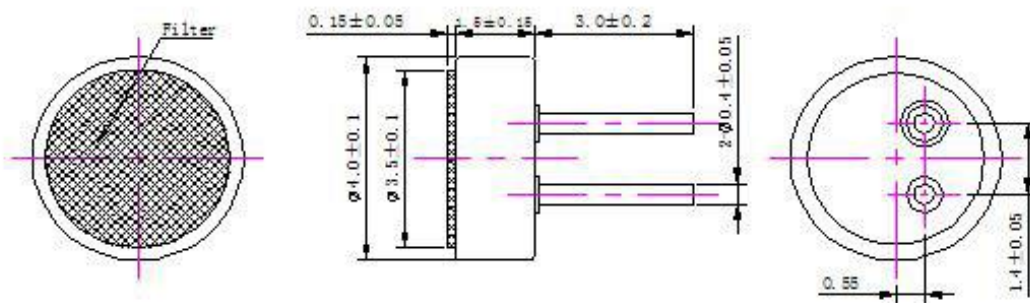

GMI4015P-2C 全指向驻积体咪头

详情说明

全指向性

D. APPEARANCE DRAWING

E. MEASUREMENT CIRCUIT

| No. | Item | Symbol | Unit | Specification | Condition |
|-----|----------------------------|--------|------|-----------------|----------------------------------|
| 1 | Directivity | | | Omnidirectional | |
| 2 | Sensitivity | S | dB | -34~-44±3 | f=1KHz, 1Pa 0dB=1V/ Pa |
| 3 | Standard operating voltage | Vs | V | 2.0 | |
| 4 | Output impedance | Zout | KΩ | ≤2.2 | f=1KHz, 1Pa |
| 5 | Frequency | | Hz | 100-10,000 | |
| 6 | Max operating voltage | | V. | 10 | |
| 7 | Sensitivity reduction | Δ S-Vs | dB | -3 | f=1KHz, 1Pa Vs=1.5VDC to 3VDC |
| 8 | Max. current consumption | IDSS | mA | ≤0.5 | |
| 9 | Signal to noise ration | S/N | dBA | ≥58 | f=1KHz, P in=1Pa |
| 10 | Max input sound level | SPL | dB | 110 | |
| 11 | Operation temp. | | ℃ | -30 ~+70 | |
| 12 | Storage temp. | | ℃ | -40 ~+80 | |
| 13 | Dimension | | mm | ∅ 4.0 x H1.5 | See appearance drawing |
| 14 | Terminal | | | Terminal | See appearance drawing |