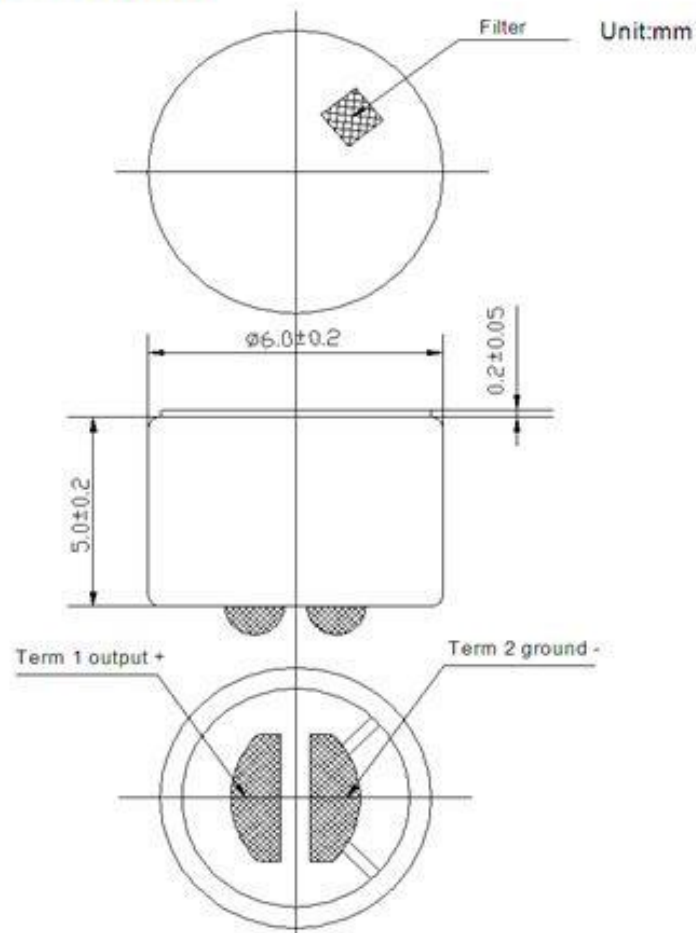

GMI6050-2C 全指向驻积体咪头

详情说明

全指向性

D. APPEARANCE DRAWING

No.	Item	Symbol	Unit	Specification	Condition
1	Directivity			Omnidirectional	
2	Sensitivity	S	dB	-34~-44±3	0dB=1V/Pa
3	Standard operating voltage	Vs	V	4.5	
4	Output impedance	Zout	KΩ	≤2.2	
5	Frequency		Hz	100-16,000	
6	Max operating voltage		V.	10	
7	Sensitivity reduction	ΔS-Vs	dB	-3	Vs=1.5VDC to 3.0VDC
8	Max. current consumption	IDSS	mA	≤0.5	
9	Signal to noise ration	S/N	dBA	≥58	
10	Max input sound level	SPL	dB	110	
11	Operation temp.		℃	-20 ~+70	
12	Storage temp.		℃	-40 ~+80	
13	Dimension		mm	φ 6.0 x 5.0	See appearance drawing
14	Terminal			Terminal	See appearance drawing
15	Approvals			RoHs FCC	