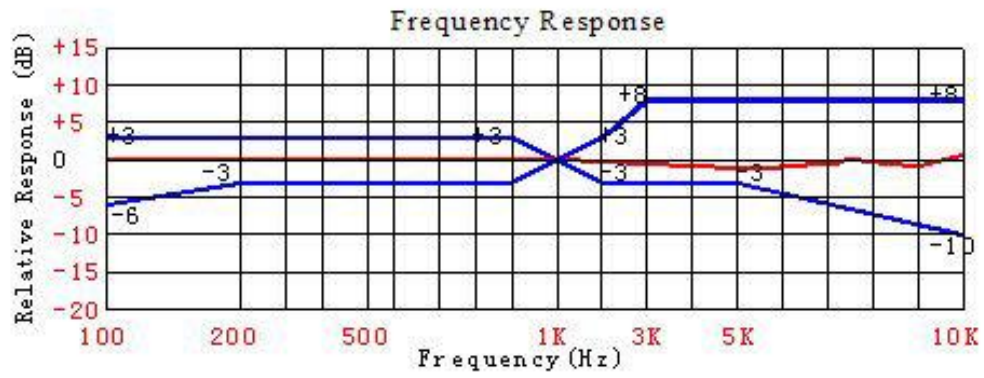

GMI6050-2C 全指向驻积体咪头

详情说明

全指向性

D. APPEARANCE DRAWING

No.	Item	Symbol	Unit	Specification	Condition
1	Directivity			Omnidirectional	
2	Sensitivity	S	dB	-34~-44±3	0dB=1V/Pa
3	Standard operating voltage	Vs	V	4.5	
4	Output impedance	Zout	KΩ	≤2.2	
5	Frequency		Hz	100-16,000	
6	Max operating voltage		V.	10	
7	Sensitivity reduction	ΔS-Vs	dB	-3	Vs=1.5VDC to 3.0VDC
8	Max. current consumption	IDSS	mA	≤0.5	
9	Signal to noise ration	S/N	dBA	≥58	
10	Max input sound level	SPL	dB	110	
11	Operation temp.		℃	-20 ~+70	
12	Storage temp.		℃	-40 ~+80	
13	Dimension		mm	φ 6.0 x 5.0	See appearance drawing
14	Terminal			Terminal	See appearance drawing
15	Approvals			RoHs FCC	

We use "Pascal(Pa)" indication of sensitivity as per the recommendation of I.E.C.(International Electro technical Commission)

TheSensitivity of "Pa" will increase 20dB comparing with "ubar" indication

Example: -60dB(0dB=1V/ubar) =-40dB(1V/Pa)