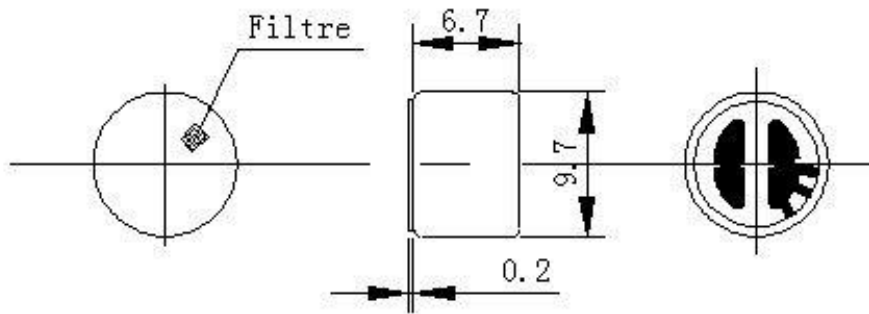

## GMI9767 全指向驻积体咪头

详情说明

### D. APPEARANCE DRAWING

UNIT:MM TOL:±0.2

### E. MEASUREMENT CIRCUIT

No.	Item	Symbol	Unit	Specification	Condition
1	Directivity			Omnidirectional	
2	Sensitivity	S	dB	-30~-44±3	f=1KHz, 0dB=1V/ Pa
3	Standard operating voltage	Vs	V	4.5	
4	Output impedance	Zout	KΩ	≤2.2	f=1KHz, 1Pa
5	Frequency		Hz	100-10,000	
6	Max operating voltage		V	10	
7	Sensitivity reduction	ΔS-Vs	dB	-3	f=1KHz, 1Pa vs=4.5VDC to 3.0VDC
8	Max. current consumption	IDSS	mA	≤0.5	
9	Signal to noise ration	S/N	dBA	≥58	
10	Max input sound level	SPL	dB	110	
11	Operation temp.		℃	-20 ~+60	
12	Storage temp.		℃	-30 ~+70	
13	Dimension		mm	∅ 9.7xH6.7	See appearance drawing
14	Terminal			Terminal	See appearance drawing
15	Approvals			RoHs FCC	