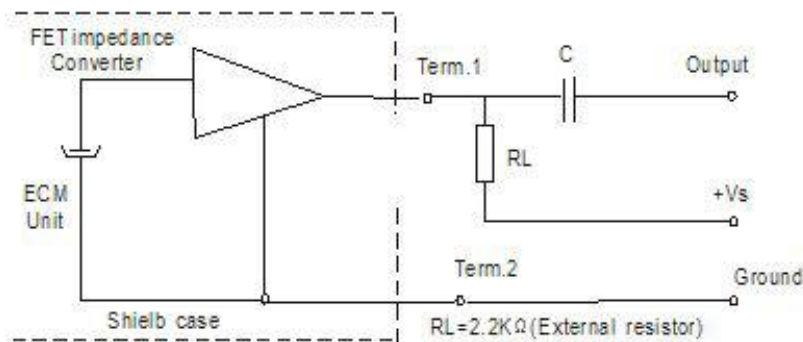

### E. MEASUREMENT CIRCUIT

No.	Item	Symbol	Unit	Specification	Condition
1	Directivity			Omnidirectional	
2	Sensitivity	S	dB	-30~-44±3	f=1KHz, 0dB=1V/ Pa
3	Standard operating voltage	Vs	V	4.5	
4	Output impedance	Zout	KΩ	≤2.2	f=1KHz, 1Pa
5	Frequency		Hz	100-10,000	
6	Max operating voltage		V	10	
7	Sensitivity reduction	ΔS-Vs	dB	-3	f=1KHz, 1Pa vs=4.5VDC to 3.0VDC
8	Max. current consumption	IDSS	mA	≤0.5	
9	Signal to noise ration	S/N	dBA	≥58	
10	Max input sound level	SPL	dB	110	
11	Operation temp.		℃	-20 ~+60	
12	Storage temp.		℃	-30 ~+70	
13	Dimension		mm	∅ 9.7xH6.7	See appearance drawing
14	Terminal			Terminal	See appearance drawing
15	Approvals			RoHs FCC	