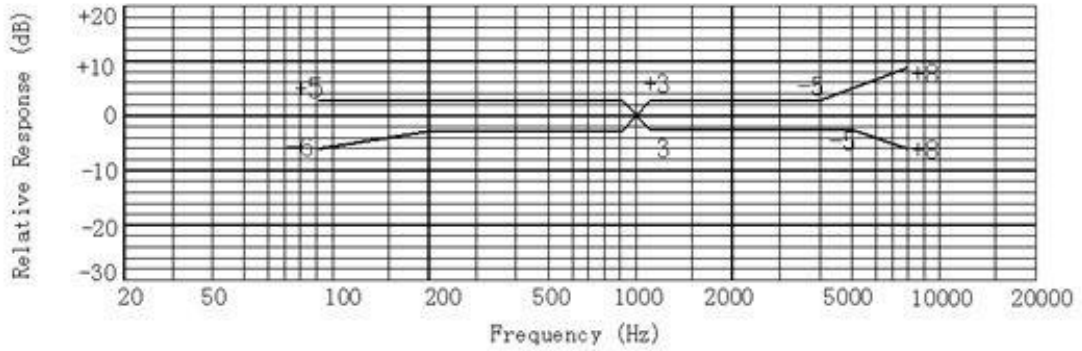

## GMI9767 全指向驻积体咪头

详情说明

### C. TYPICAL FREQUENCY RESPONSE CURVE

### E. MEASUREMENT CIRCUIT

No.	Item	Symbol	Unit	Specification	Condition
1	Directivity			Omnidirectional	
2	Sensitivity	S	dB	-30~-44±3	f=1KHz, 0dB=1V/ Pa
3	Standard operating voltage	Vs	V	4.5	
4	Output impedance	Zout	KΩ	≤2.2	f=1KHz, 1Pa
5	Frequency		Hz	100-10,000	
6	Max operating voltage		V	10	
7	Sensitivity reduction	ΔS-Vs	dB	-3	f=1KHz, 1Pa vs=4.5VDC to 3.0VDC
8	Max. current consumption	IDSS	mA	≤0.5	
9	Signal to noise ration	S/N	dBA	≥58	
10	Max input sound level	SPL	dB	110	
11	Operation temp.		℃	-20 ~+60	
12	Storage temp.		℃	-30 ~+70	
13	Dimension		mm	∅ 9.7xH6.7	See appearance drawing
14	Terminal			Terminal	See appearance drawing
15	Approvals			RoHs FCC	