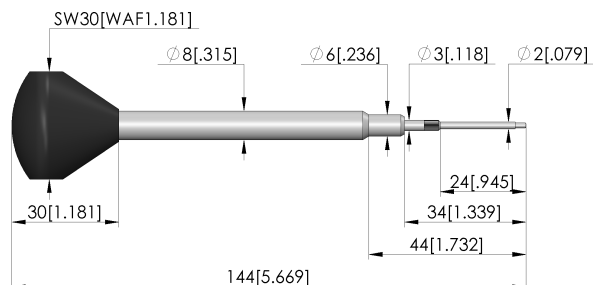

Insertion tool

SW-KS-100

Item SW-KS-100

GO TO PRODUCT

ingun®

Partner for Future Technology

General data

Product group
Compatible test probe(s) / receptacle(s)
Series
Tool for receptacle (KS)
Tool for test probe (GKS)
Tool version
RoHS-compliant

Insertion tools (SW)
207
SW-KS-100
Yes
No
Rigid
Yes

INGUN SELECTION

INGUN Prüfmittelbau GmbH

Max-Stromeyer-Straße 162
78467, Constance, Germany
Phone +49 7531 8105-0
Customer hotline +49 7531 8105-888
Fax +49 7531 8105-65
info@ingun.com

Prices and delivery times on request.
Technical changes reserved. 11/22 EN

Weitere Informationen zum Thema
Tool