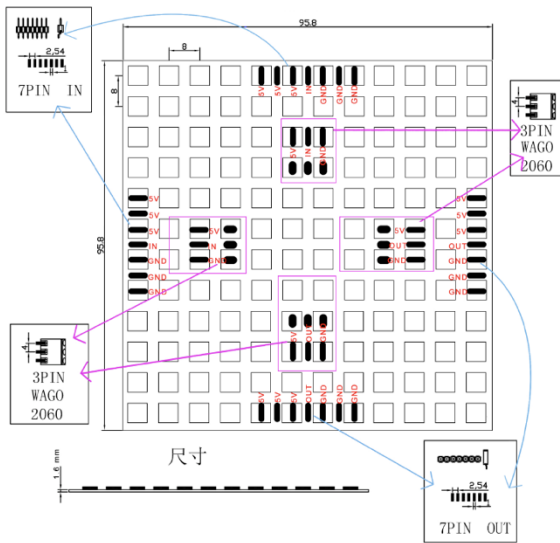

Features

- 12 x 12 LED Matrix
- Single Line Data Transmission
- Specific Shaping Transmit Technology
- PWM Control
- Stackable Up to 4 Modules
- Easy to Use Plug and Play

Description

12 x 12 Digital LED Matrix is a compact, easy to use smart display. It is capable of displaying different language characters as well as many unique symbols. The INCM88001 is also stackable to make a larger matrix to showcase additional information.

Applications

- Indoor Display
- Information Signage
- DIY Devices

Key Specifications

| LED Component | Inolux IN-PI554FCH |
|-----------------------|---|
| LED Count | 144 |
| Board Material | FR4 |
| Color | Red / Green / Blue |
| Operating temperature | -45°C~+85°C |
| Dimension | 95.8 x 95.8 x 1.6 mm |
| Input voltage | DC 4.5 V~5.3 V |
| LED Pitch | 8.0 mm |
| Grey Scale Level | 256 |
| Data Transfer Rate | 800 Kbp/s at 30 frames per second |
| Compatible Connector | 3PIN WAGO 2060 P2.54mm 7Pin header / connector |

Dimensions

Stacking Method

Gerber Details (detail files available upon request)

LED Connection Scheme

*For further LED Controlling details, please refer to the IN-PI554FCH datasheet.

X-ON Electronics

Largest Supplier of Electrical and Electronic Components