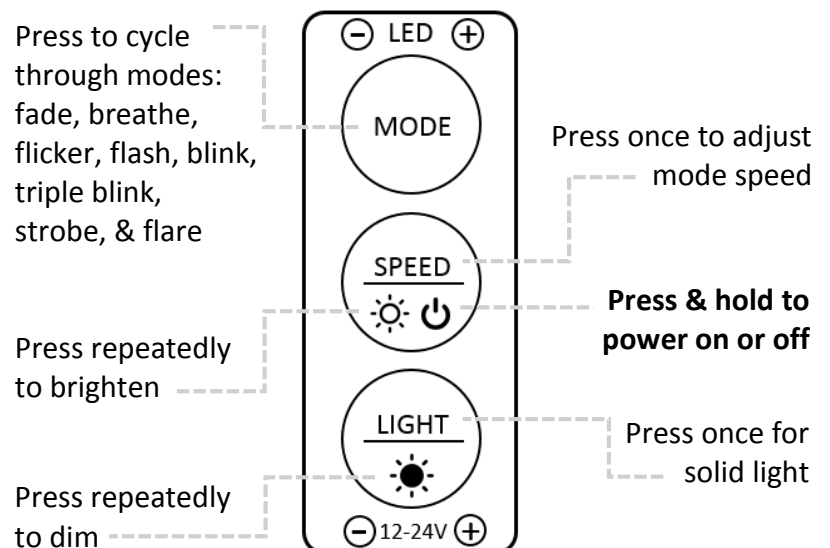

inspired LED **9-V Battery In-Line Controller**

SKU #3663

Product Features:

Hours of convenient, battery operated LED control. Functional features include on/off, dim/brighten, and a selection of eight different lighting modes.

***Batteries not included**

Specifications:

Input/Output – 9VDC
Total Length- 11.5”
Net Weight- 8g
Max Load- 3 Amps
Connector Size- 3.5 x 1.3mm
DC jack to 9V snap terminal

Compatible with standard 9V batteries or battery cell packs with 9V snap terminal

Inspired LED's **9-Volt Battery In-Line Controller** is a convenient accessory which allows our LED panels and strips to be easily powered and controlled from a nine volt battery. Ideal for creative “on-the-go” lighting applications, this unique device brings the freedom of battery power to the world of energy-efficient LEDs!

Instructions:

1. Secure LED lights in place according to their instructions
2. Connect switch to LEDs by plugging male jack into the female end of your LEDs
3. Snap 9-Volt battery on to end connector to provide power