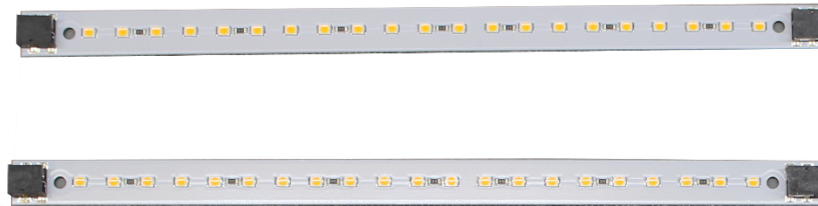

# Interconnect Cables & Accessories

**In-Wall Cable**  
custom lengths  
SKU# 3607, 3609,  
3610, 3611

Inspired LED's unique line of **Interconnect Accessories** are compatible with 3.5mm x 1.3mm DC input/output jacks. Cables are available in standard or custom lengths, and all interconnect products combine easily with Inspired LED flex strips and LED panels to create the perfect low-voltage lighting system for any location.

**Cable Clamps (1" x 1")**  
support loose wires  
SKU# 4774

**Plug-in Power Supply**  
1 AMP (#4841) 2 AMP (#3542)  
3.8 AMP (#4842) 5 AMP (#3541)  
standard 6' cable,  
also available in  
custom lengths

**Distribution Block (3.5" x .5")**  
power up to 5 cable connections

SKU# 4802

**Interconnect Cables**  
4' (#4804), 1' (#4806), 2' (#4807), 3' (#4771),  
4' (#4805), 6' (#4772), 12' (#4773)  
standard or custom lengths available

**Y Cable**  
standard 6" x 6" or  
custom lengths available  
SKU# 4945, 4858

**Mini Distribution Block (1" x .5")**  
power up to 3 cable connections  
SKU# 4803

**Note:** when stripping interconnect cable, white lettering indicates (+) 12VDC