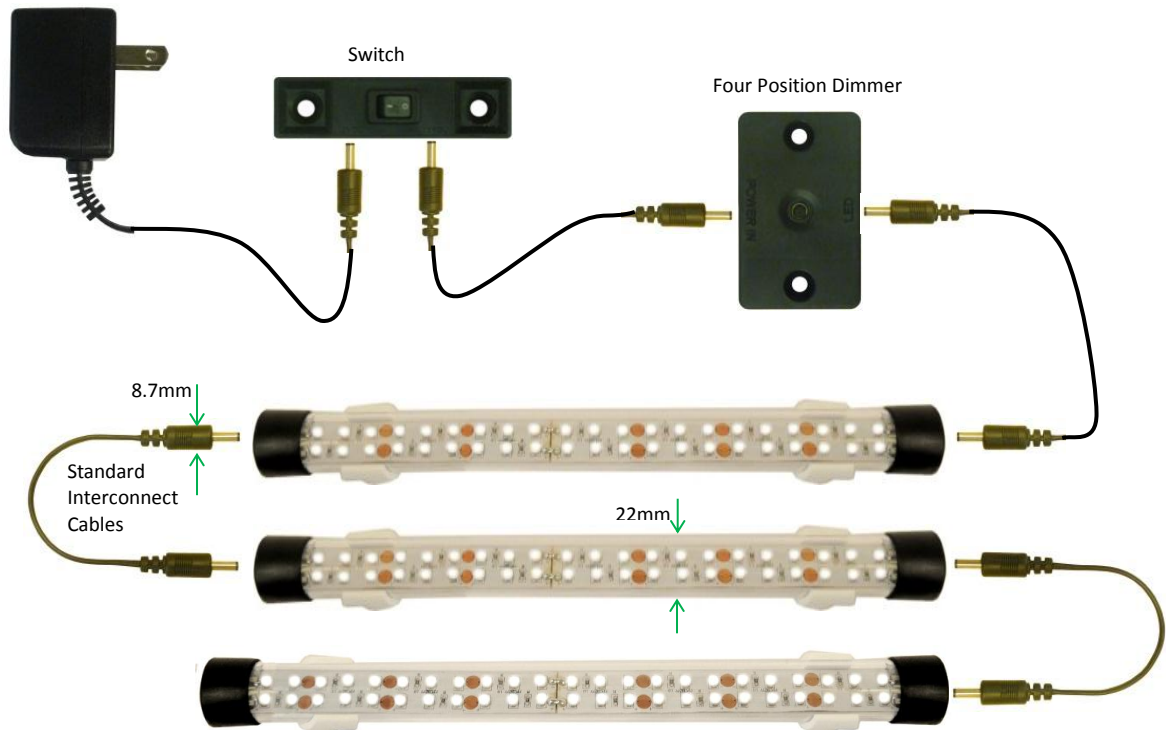

- Direct your light where it's most needed.
- Snap-in mounts allow for simple grab and twist adjustment.
- Double the light of the Single Row Angle Adjust Tubes.
- Powered by 12VDC source from Inspired LED:
  - Plug-in Power Supply
  - Hard-wire Dimmable Transformer
- Available in Warm White (3000K) or Cool White (6000K).
- Each LED outputs roughly 6.5 lumens with a 120° viewing angle.
  - Rated for 100,000 hours of use.
  - No IR or UV light – safe for lighting delicate materials.
- Available in standard sizes:
  - 2 Foot Length (114 LEDs)
  - 3 Foot Length (174 LEDs)
  - 4 Foot Length (234 LEDs)
- Available in custom lengths – call for information.
- Manufactured in Tempe, Arizona.

Power Source	Maximum Lighted Length
1 Amp (12 Watt)	27"
1 Amp Mini (12 Watt)	27"
1.5 Amp Skinny (18 Watt)	40"
2 Amp (24 Watt)	54.5"
40 Watt Dimmable Transformer	90.5"
3.8 Amp (45.6 Watt)	102.5"
60 Watt Dimmable Transformer	134.5"
100 Watt Dimmable Transformer	224"

12V DC Power Supply