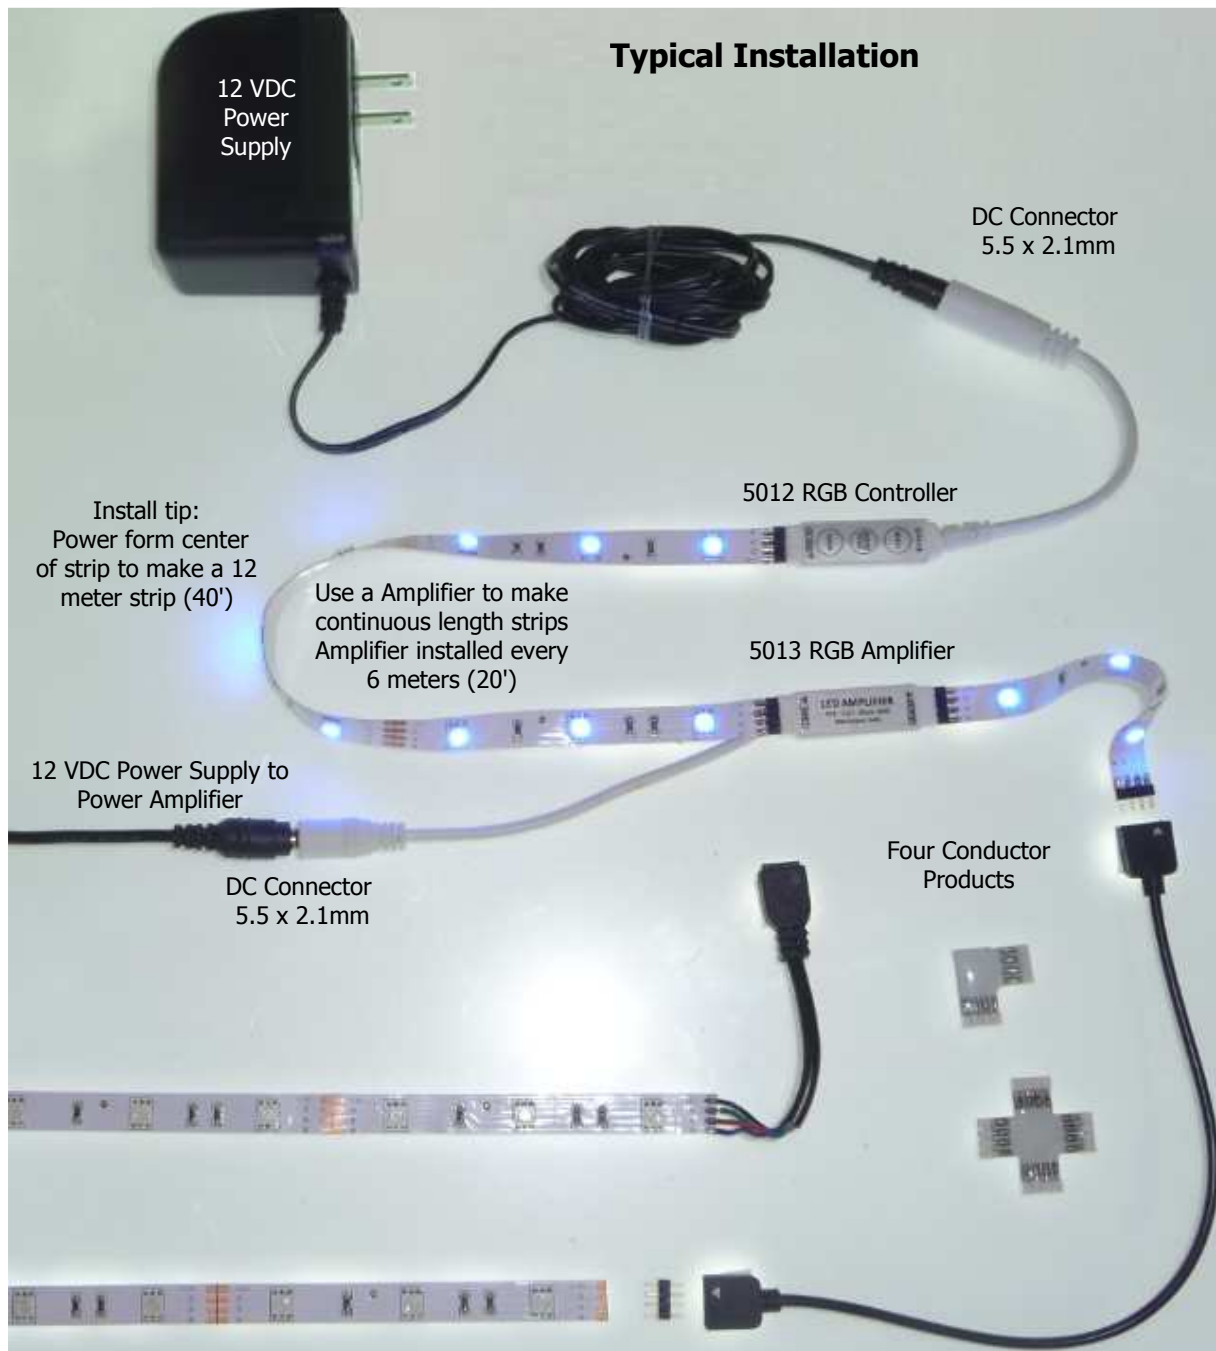

Typical Installation

12 VDC
Power
Supply

DC Connector
5.5 x 2.1mm

5012 RGB Controller

5013 RGB Amplifier

Four Conductor
Products

DC Connector
5.5 x 2.1mm

12 VDC Power Supply to
Power Amplifier

Install tip:
Power form center
of strip to make a 12
meter strip (40')

Use a Amplifier to make
continuous length strips
Amplifier installed every
6 meters (20')

Four Conductor Cable Options

Look for **+** or **Arrow** on connector products
Connect to +12VDC

Cut Flex to length and solder on interface connector

Interface Connector

Solder to Flex Strip or use to connect
Interconnect Cables and Controllers

5001- Bag of 100
5002- Bag of 6

Junction Blocks

5003- Right Angle Block
5004- four way angle Block

Four Conductor Interconnect Cables

5005- 20 cm 26AWG
5006- 100 cm 26AWG
5007- 250 cm 26AWG

5008- 20 cm 22AWG
5009- 100 cm 22AWG
5010- 250 cm 22AWG

Controller Cable

Solder to Flex Strip or use connect
to Controller products