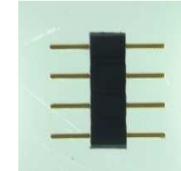

Typical Installation

12 VDC
Power
Supply

DC Connector
5.5 x 2.1mm

5012 RGB Controller

5013 RGB Amplifier

Four Conductor
Products

DC Connector
5.5 x 2.1mm

12 VDC Power Supply to
Power Amplifier

Install tip:
Power form center
of strip to make a 12
meter strip (40')

Use a Amplifier to make
continuous length strips
Amplifier installed every
6 meters (20')

Four Conductor Cable Options

Look for **+** or **Arrow** on connector products
Connect to +12VDC

Cut Flex to length and solder on interface connector

Interface Connector

Solder to Flex Strip or use to connect
Interconnect Cables and Controllers

5001- Bag of 100
5002- Bag of 6

Junction Blocks

5003- Right Angle Block
5004- four way angle Block

Four Conductor Interconnect Cables

5005- 20 cm 26AWG
5006- 100 cm 26AWG
5007- 250 cm 26AWG

5008- 20 cm 22AWG
5009- 100 cm 22AWG
5010- 250 cm 22AWG

Controller Cable

Solder to Flex Strip or use connect
to Controller products