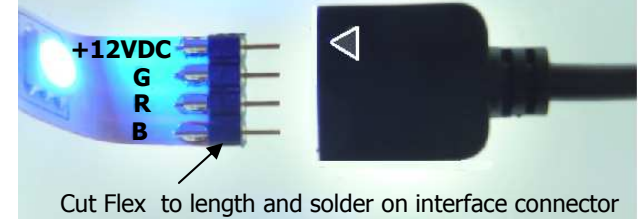

Typical Installation

12 VDC
Power
Supply

DC Connector
5.5 x 2.1mm

5012 RGB Controller

5013 RGB Amplifier

Four Conductor
Products

DC Connector
5.5 x 2.1mm

12 VDC Power Supply to
Power Amplifier

Install tip:
Power form center
of strip to make a 12
meter strip (40')

Use a Amplifier to make
continuous length strips
Amplifier installed every
6 meters (20')

Four Conductor Cable Options

Look for **+** or **Arrow** on connector products
Connect to +12VDC

Cut Flex to length and solder on interface connector

Interface Connector

Solder to Flex Strip or use to connect
Interconnect Cables and Controllers

5001- Bag of 100
5002- Bag of 6

Junction Blocks

5003- Right Angle Block
5004- four way angle Block

Four Conductor Interconnect Cables

5005- 20 cm 26AWG
5006- 100 cm 26AWG
5007- 250 cm 26AWG

5008- 20 cm 22AWG
5009- 100 cm 22AWG
5010- 250 cm 22AWG

Controller Cable

Solder to Flex Strip or use connect
to Controller products