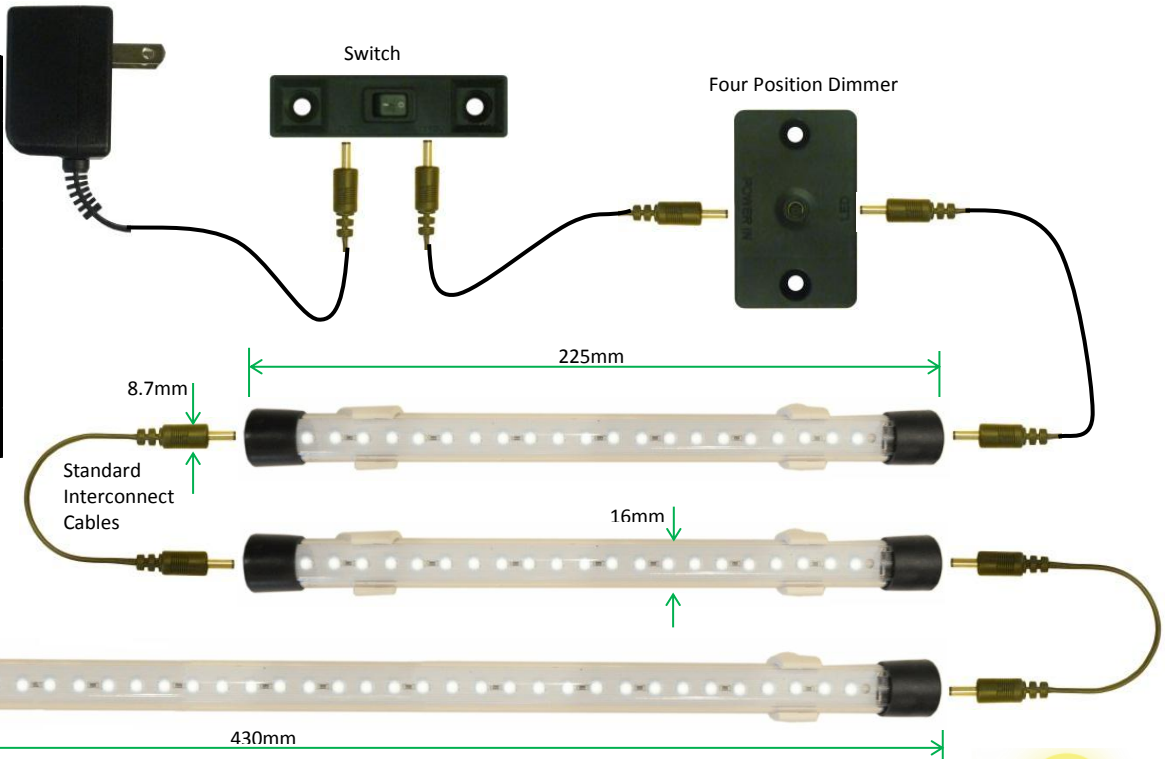

- Direct your light where it's most needed.
- Snap-in mounts allow for simple grab and twist adjustment.
- Powered by 12VDC source from Inspired LED:
  - Plug-in Power Supplies
  - Hard-wire Dimmable Transformer
- Available in Warm White (3000K) or Cool White (6000K).
- Each LED outputs roughly 6.5 lumens with a 120° viewing angle.
  - Rated for 100,000 hours of use.
  - No IR or UV light – safe for lighting delicate materials.
- Available in standard sizes:
  - 21 LED (9 inches)
  - 42 LED (17 inches)
- Available in custom lengths from 3.5" to 60.5"
  - Increments of roughly 1.25"
  - Call for lengths longer than 60.5"
- Manufactured in Tempe, Arizona.

Power Source	Maximum Capacity		
	21 LED	42 LED	Custom
1 Amp (12 Watt)	8 Tubes	4 Tubes	54.5"
1 Amp Mini (12 Watt)	8 Tubes	4 Tubes	54.5"
1.5 Amp Skinny (18 Watt)	12 Tubes	6 Tubes	70"
2 Amp (24 Watt)	18 Tubes	9 Tubes	108.5"
40 Watt Dimmable Transformer	30 Tubes	15 Tubes	180"
3.8 Amp (45.6 Watt)	34 Tubes	17 Tubes	205"
60 Watt Dimmable Transformer	45 Tubes	22 Tubes	269.5"
100 Watt Dimmable Transformer	75 Tubes	37 Tubes	448.5"

12V DC Power Supply