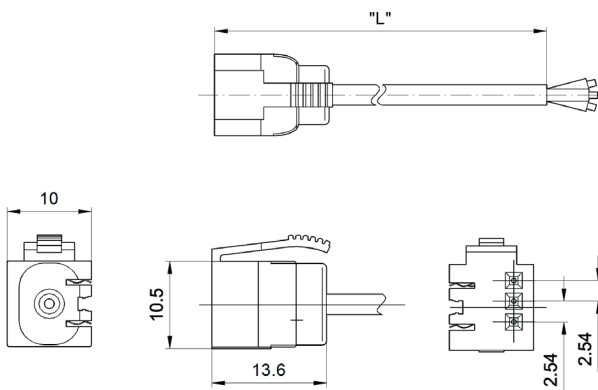

MECHANICAL FEATURES

Ambient temperature	-10 °C ... 55 °C
Cable infeed of A connection	Straight
Cable length	2 m
Housing material	Plastic
Material of cable sheath	PUR (Polyurethane)
Number of cores	3
Perm. ambient temperature of cable, flexible cable	-10 °C ... 55 °C
Suitable for trailing chain	+
Version	Connection cable

ELECTRICAL FEATURES

Line diameter	3 mm
Number of pins of A connection	3
Type of A electrical connection	Blade terminal
Type of B electrical connection	Free conductor end
Type of plug-in contact, A connection	Female (socket)

OTHER FEATURES

Flame retardant	No
Welding area	+

Other

Packaging dimensions	100mm x 0.0mm x 120mm
Shipping weight	0.04kg
Tariff code	85444290

Classification

ipf product group	900
eClass 8.0	27279218
eClass 9.0	27060311
eClass 9.1	27060311
ETIM-5.0	EC001855
ETIM-6.0	EC001855
ETIM-7.0	EC001855

Connection

Dimensional drawing

Installation

Mounting / installation may only be carried out by a qualified electrician!

Disposal

Safety warnings

Before initial operation, please make sure to follow all safety instructions that may be provided in the product information.