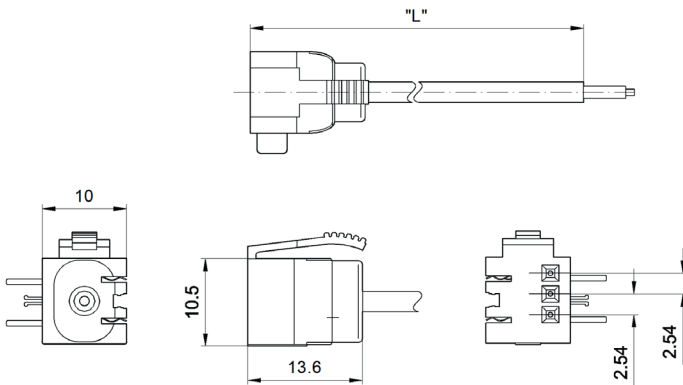

MECHANICAL FEATURES

Ambient temperature	-10 °C ... 55 °C
Cable infeed of A connection	Straight
Cable length	2 m
Housing material	Plastic
Material of cable sheath	PUR (Polyurethane)
Number of cores	1
Perm. ambient temperature of cable, flexible cable	-10 °C ... 55 °C
Suitable for trailing chain	+
Version	Connection cable

ELECTRICAL FEATURES

Line diameter	3 mm
Number of pins of A connection	3
Type of A electrical connection	Blade terminal
Type of B electrical connection	Free conductor end
Type of plug-in contact, A connection	Female (socket)

OTHER FEATURES

Flame retardant	No
Welding area	+

Other

Packaging dimensions	100mm x 0.0mm x 120mm
Shipping weight	0.03kg
Tariff code	85444290

Classification

ipf product group	900
eClass 8.0	27279218
eClass 9.0	27060311
eClass 9.1	27060311
ETIM-5.0	EC001855
ETIM-6.0	EC001855
ETIM-7.0	EC001855

Connection

Dimensional drawing

Installation

Mounting / installation may only be carried out by a qualified electrician!

Disposal

Safety warnings

Before initial operation, please make sure to follow all safety instructions that may be provided in the product information.