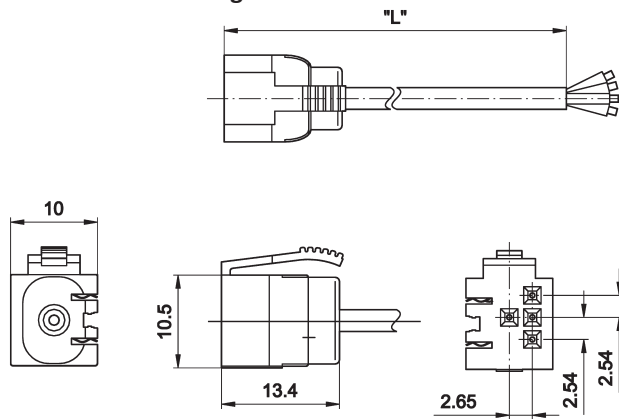

**MECHANICAL FEATURES**

Ambient temperature	-10 °C ... 55 °C
Cable infeed of A connection	Straight
Cable length	2 m
Housing material	Plastic
Material of cable sheath	PUR (Polyurethane)
Number of cores	4
Perm. ambient temperature of cable, flexible cable	-10 °C ... 55 °C
Suitable for trailing chain	+
Version	Connection cable

**ELECTRICAL FEATURES**

Line diameter	3 mm
Number of pins of A connection	4
Type of A electrical connection	Blade terminal
Type of B electrical connection	Free conductor end
Type of plug-in contact, A connection	Female (socket)

**OTHER FEATURES**

Flame retardant	No
Welding area	+

**Other**

Packaging dimensions	100mm x 0.0mm x 120mm
Shipping weight	0.04kg
Tariff code	85444290

### Dimensional drawing