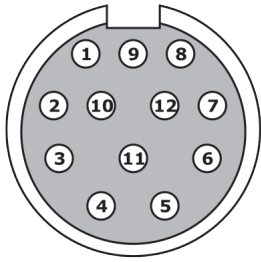

Cable infeed of A connection	Straight
Cable length	5 m
Housing material	Metal
Number of cores	10
Suitable for trailing chain	+
Version	Connection cable

**ELECTRICAL FEATURES**

Number of pins of A connection	12
Shielded	+
Type of A electrical connection	M23
Type of B electrical connection	Free conductor end
Type of cable	Multi-core
Type of plug-in contact, A connection	Female (socket)

**OTHER FEATURES**

Flame retardant	No
-----------------	----

**Other**

Packaging dimensions	160mm x 45.0mm x 220mm
Shipping weight	0.34kg
Tariff code	85444290

**Classification**

ipf product group	900
eClass 8.0	27279218
eClass 9.0	27060311
eClass 9.1	27060311
ETIM-5.0	EC001855
ETIM-6.0	EC001855
ETIM-7.0	EC001855

## Connection

female connection

- 1 pink
- 2 blue
- 3 red
- 4 black
- 5 brown
- 6 green
- 7 n.c.
- 8 gray
- 9 n.c.
- 10 white/green
- 11 white
- 12 brown/green

## Dimensional drawing