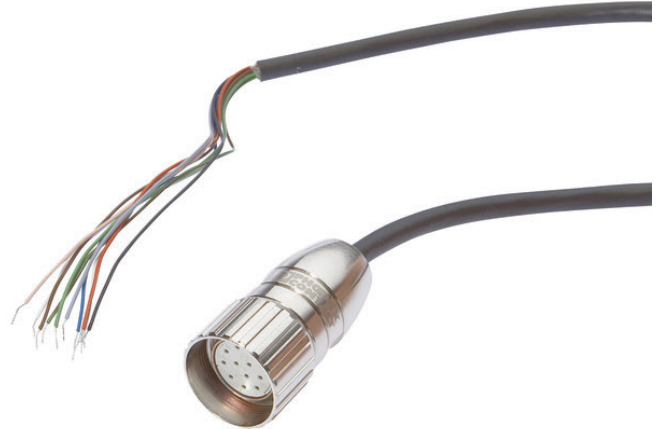

**AV000095**

**CONNECTION TECHNOLOGY • CABLE SOCKETS / CONNECTORS PRE-ASSEMBLED ON ONE SIDE**

accessories, , 5m, M23 Female (socket) 12pin Straight, Free conductor end, 10wire, Metal, Shielded

**MECHANICAL FEATURES**

Cable infeed of A connection	Straight
Cable length	5 m
Housing material	Metal
Number of cores	10
Suitable for trailing chain	+
Version	Connection cable

**ELECTRICAL FEATURES**

Number of pins of A connection	12
Shielded	+
Type of A electrical connection	M23
Type of B electrical connection	Free conductor end
Type of cable	Multi-core
Type of plug-in contact, A connection	Female (socket)

## Connection

female connection

- 1 pink
- 2 blue
- 3 red
- 4 black
- 5 brown
- 6 green
- 7 n.c.
- 8 gray
- 9 n.c.
- 10 white/green
- 11 white
- 12 brown/green