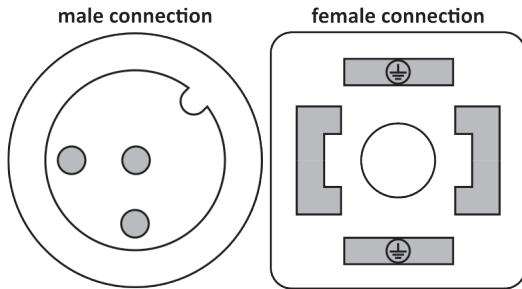

MECHANICAL FEATURES

Cable infeed of A connection	Angular
Cable infeed of B connection	Straight
Cable length	1.5 m
Material of cable sheath	PUR (Polyurethane)
Number of cores	3
Version	Connection cable
Wire cross section	0.5 mm ²

ELECTRICAL FEATURES

Number of pins of A connection	3
Number of pins of B connection	3
Suitable for self-assembly	+
Type of A electrical connection	Valve connector type A
Type of B electrical connection	M12
Type of plug-in contact, A connection	Female (socket)
Type of plug-in contact, B connection	Male (plug)
With LED display	+

OTHER FEATURES

IR-networked	-
--------------	---

Other

Packaging dimensions	160mm x 30mm x 240mm
Shipping weight	0.09kg
Tariff code	85444290

Classification

ipf product group	700
eClass 8.0	27279218
eClass 9.0	27060311
eClass 9.1	27060311
ETIM-5.0	EC001855
ETIM-6.0	EC001855
ETIM-7.0	EC001855

Connection

Dimensional drawing

Installation

Mounting / installation may only be carried out by a qualified electrician!

Disposal

Safety warnings

Before initial operation, please make sure to follow all safety instructions that may be provided in the product information. Never use these devices in applications where the safety of a person depends on their functionality. LED lighting systems can generate intensive UV radiation, which can damage your eyes in case of improper use. The manufacturer cannot be held responsible for damages that result from improper use or connection.