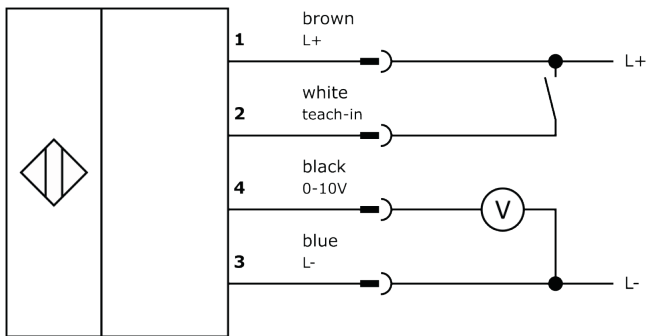

OPTICAL FEATURES

Resolution	400 µm
Light beam form	Point
Teach-in limits distance	5 mm
Light spot, laser focus	0.79 mm²
Light spot range	3.14 mm² ... 3.14 mm²
With background lighting	+
Laser class	Class 2

OTHER FEATURES

Relative linearity deviation	1.2 %

Other

Packaging dimensions	99.0mm x 60mm x 160mm
Shipping weight	0.1kg
Tariff code	85365019

Classification

ipf product group	169
eClass 8.0	27270801
eClass 9.0	27270801
eClass 9.1	27270801
ETIM-5.0	EC001825
ETIM-6.0	EC001825
ETIM-7.0	EC001825

Connection