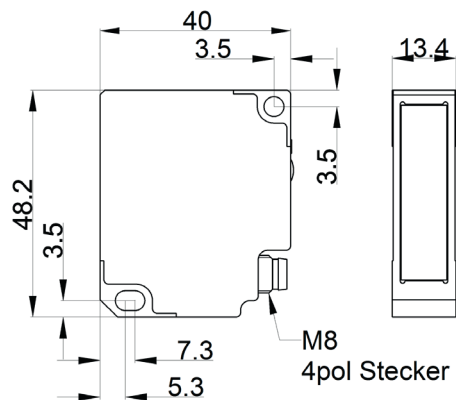

## Other

Packaging dimensions	99.0mm x 60mm x 160mm
Shipping weight	0.1kg
Tariff code	85365019

## Dimensional drawing