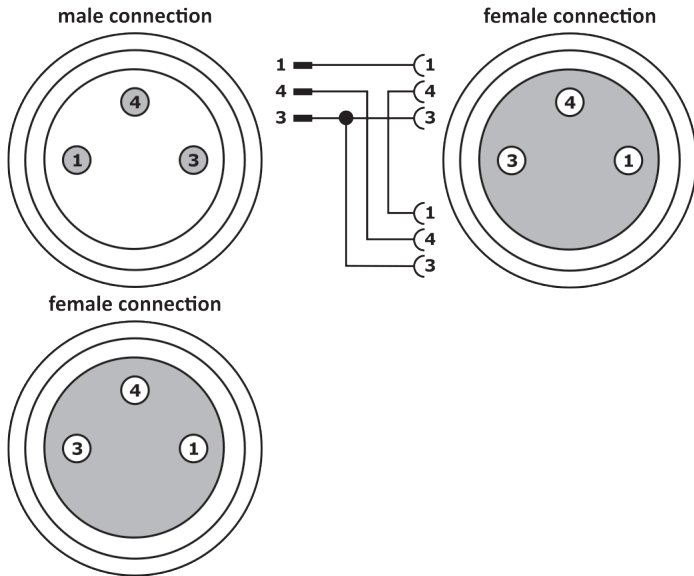

VK000051

CONNECTION TECHNOLOGY • DISTRIBUTION TERMINALS

distributor, 33x15x40mm, Series wiring, 2x M8 3pin, 60V, M8 3pin, IP67

MECHANICAL FEATURES

Degree of protection (IP)	IP67
Fix cable version suitable for trailing chain	-
Height	33 mm
Housing color	Black
Length	15 mm
Width	40 mm

ELECTRICAL FEATURES

Cable length, configurable	-
Connection for NPN sensors	-
Max. ampacity per I/O signal	4 A
Max. total current	4 A
Number of pins	3
Number of pins of sensor/actuator slots	3
Number of sensor/actuator slots	2
Rated switching current	4000 mA
Rated voltage	60 V
Type of branches for sensor/actuator cables	M8
Type of plug connector for trunk line	M8
Voltage type	AC/DC
With LED display	-
With potential separation	-

OTHER FEATURES

Operating temperature	-25 °C ... 85 °C
-----------------------	------------------

Other

Packaging dimensions	100mm x 15.0mm x 125.0mm
Shipping weight	0.02kg
Tariff code	85366990

Classification

ipf product group	855
eClass 8.0	27279219
eClass 9.0	27440108
eClass 9.1	27440108
ETIM-5.0	EC002585
ETIM-6.0	EC002585
ETIM-7.0	EC002585

Connection

Dimensional drawing

Installation

Mounting / installation may only be carried out by a qualified electrician!