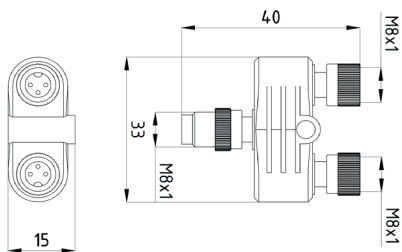

VK000051

CONNECTION TECHNOLOGY • DISTRIBUTION TERMINALS

distributor, 33x15x40mm, Series wiring, 2x M8 3pin, 60V, M8 3pin, IP67

MECHANICAL FEATURES

Degree of protection (IP)	IP67
Fix cable version suitable for trailing chain	-
Height	33 mm
Housing color	Black
Length	15 mm
Width	40 mm

ELECTRICAL FEATURES

Cable length, configurable	-
Connection for NPN sensors	-
Max. ampacity per I/O signal	4 A
Max. total current	4 A
Number of pins	3
Number of pins of sensor/actuator slots	3
Number of sensor/actuator slots	2
Rated switching current	4000 mA
Rated voltage	60 V
Type of branches for sensor/actuator cables	M8
Type of plug connector for trunk line	M8
Voltage type	AC/DC
With LED display	-
With potential separation	-

OTHER FEATURES

Operating temperature	-25 °C ... 85 °C
-----------------------	------------------

Other

Packaging dimensions	100mm x 15.0mm x 125.0mm
Shipping weight	0.02kg
Tariff code	85366990

Classification

ipf product group	855
eClass 8.0	27279219
eClass 9.0	27440108
eClass 9.1	27440108
ETIM-5.0	EC002585
ETIM-6.0	EC002585
ETIM-7.0	EC002585

Connection

Dimensional drawing

Installation

Mounting / installation may only be carried out by a qualified electrician!