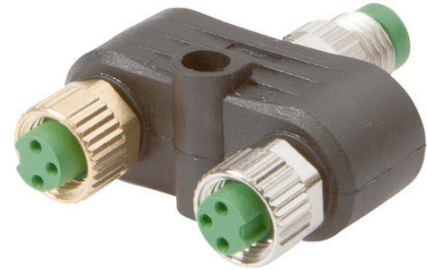

VK000051

CONNECTION TECHNOLOGY • DISTRIBUTION TERMINALS

distributor, 33x15x40mm, Series wiring, 2x M8 3pin, 60V, M8 3pin, IP67

MECHANICAL FEATURES

Degree of protection (IP)	IP67
Fix cable version suitable for trailing chain	-
Height	33 mm
Housing color	Black
Length	15 mm
Width	40 mm

ELECTRICAL FEATURES

Cable length, configurable	-
Connection for NPN sensors	-
Max. ampacity per I/O signal	4 A
Max. total current	4 A
Number of pins	3
Number of pins of sensor/actuator slots	3
Number of sensor/actuator slots	2
Rated switching current	4000 mA
Rated voltage	60 V
Type of branches for sensor/actuator cables	M8
Type of plug connector for trunk line	M8
Voltage type	AC/DC
With LED display	-
With potential separation	-

OTHER FEATURES

Operating temperature	-25 °C ... 85 °C
-----------------------	------------------

Other

Packaging dimensions	100mm x 15.0mm x 125.0mm
Shipping weight	0.02kg
Tariff code	85366990

Classification