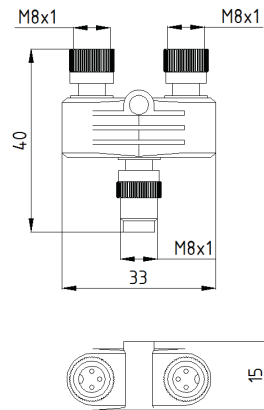

VK000052

CONNECTION TECHNOLOGY • DISTRIBUTION TERMINALS

distributor, 33x15x40mm, Parallel wiring, 2x M8 3pin, 60V, M8 3pin, IP67

MECHANICAL FEATURES

Degree of protection (IP)	IP67
Fix cable version suitable for trailing chain	-
Height	33 mm
Housing color	Black
Length	15 mm
Width	40 mm

ELECTRICAL FEATURES

Cable length, configurable	-
Connection for NPN sensors	-
Max. ampacity per I/O signal	4 A
Max. total current	4 A
Number of pins	3
Number of pins of sensor/actuator slots	3
Number of sensor/actuator slots	2
Rated switching current	4000 mA
Rated voltage	60 V
Type of branches for sensor/actuator cables	M8
Type of plug connector for trunk line	M8
Voltage type	AC/DC
With LED display	-
With potential separation	-

OTHER FEATURES

Operating temperature	-25 °C ... 85 °C
-----------------------	------------------

Other

Packaging dimensions	100mm x 18.0mm x 120mm
Shipping weight	0.02kg
Tariff code	85366990

Classification

ipf product group	855
eClass 8.0	27279219
eClass 9.0	27440108
eClass 9.1	27440108
ETIM-5.0	EC002585
ETIM-6.0	EC002585
ETIM-7.0	EC002585

Connection

Dimensional drawing

Installation

Mounting / installation may only be carried out by a qualified electrician!