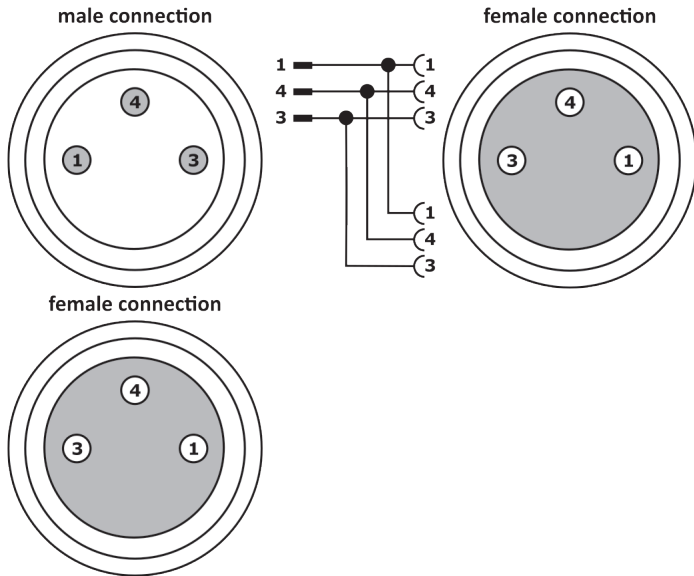

VK000052

CONNECTION TECHNOLOGY • DISTRIBUTION TERMINALS

distributor, 33x15x40mm, Parallel wiring, 2x M8 3pin, 60V, M8 3pin, IP67

MECHANICAL FEATURES

Degree of protection (IP)	IP67
Fix cable version suitable for trailing chain	-
Height	33 mm
Housing color	Black
Length	15 mm
Width	40 mm

ELECTRICAL FEATURES

Cable length, configurable	-
Connection for NPN sensors	-
Max. ampacity per I/O signal	4 A
Max. total current	4 A
Number of pins	3
Number of pins of sensor/actuator slots	3
Number of sensor/actuator slots	2
Rated switching current	4000 mA
Rated voltage	60 V
Type of branches for sensor/actuator cables	M8
Type of plug connector for trunk line	M8
Voltage type	AC/DC
With LED display	-
With potential separation	-

OTHER FEATURES

Operating temperature	-25 °C ... 85 °C
-----------------------	------------------

Other

Packaging dimensions	100mm x 18.0mm x 120mm
Shipping weight	0.02kg
Tariff code	85366990

Classification

ipf product group	855
eClass 8.0	27279219
eClass 9.0	27440108
eClass 9.1	27440108
ETIM-5.0	EC002585
ETIM-6.0	EC002585
ETIM-7.0	EC002585

Connection

Dimensional drawing

Installation

Mounting / installation may only be carried out by a qualified electrician!