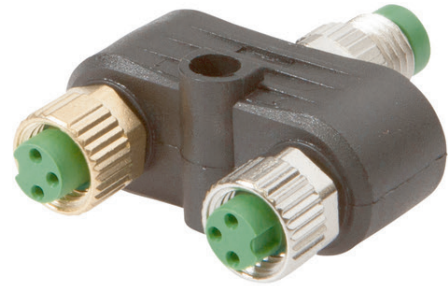

VK000052

CONNECTION TECHNOLOGY • DISTRIBUTION TERMINALS

distributor, 33x15x40mm, Parallel wiring, 2x M8 3pin, 60V, M8 3pin, IP67

MECHANICAL FEATURES

Degree of protection (IP)	IP67
Fix cable version suitable for trailing chain	-
Height	33 mm
Housing color	Black
Length	15 mm
Width	40 mm

ELECTRICAL FEATURES

Cable length, configurable	-
Connection for NPN sensors	-
Max. ampacity per I/O signal	4 A
Max. total current	4 A
Number of pins	3
Number of pins of sensor/actuator slots	3
Number of sensor/actuator slots	2
Rated switching current	4000 mA
Rated voltage	60 V
Type of branches for sensor/actuator cables	M8
Type of plug connector for trunk line	M8
Voltage type	AC/DC
With LED display	-
With potential separation	-

OTHER FEATURES

Operating temperature	-25 °C ... 85 °C
-----------------------	------------------

Other

Packaging dimensions	100mm x 18.0mm x 120mm
Shipping weight	0.02kg
Tariff code	85366990

Classification