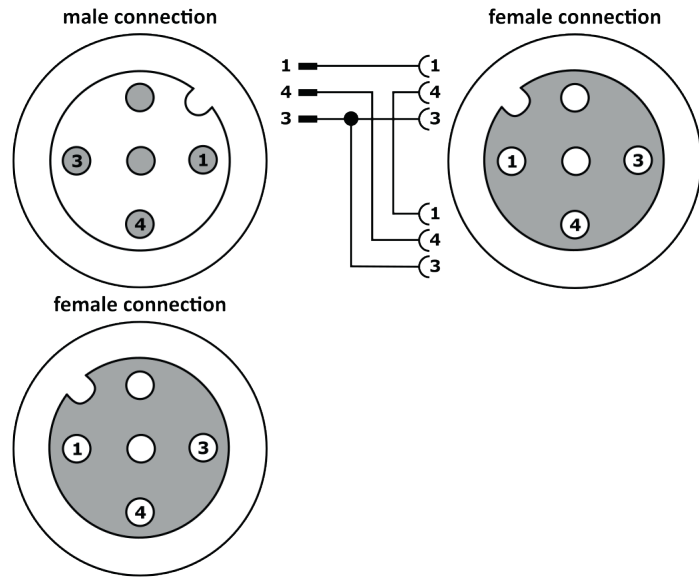

Connection

Dimensional drawing

Installation

Mounting / installation may only be carried out by a qualified electrician!

Disposal

Safety warnings

Before initial operation, please make sure to follow all safety instructions that may be provided in the product information. Never use these devices in applications where the safety of a person depends on their functionality. LED lighting systems can generate intensive UV radiation, which can damage your eyes in case of improper use. The manufacturer cannot be held responsible for damages that result from improper use or connection.