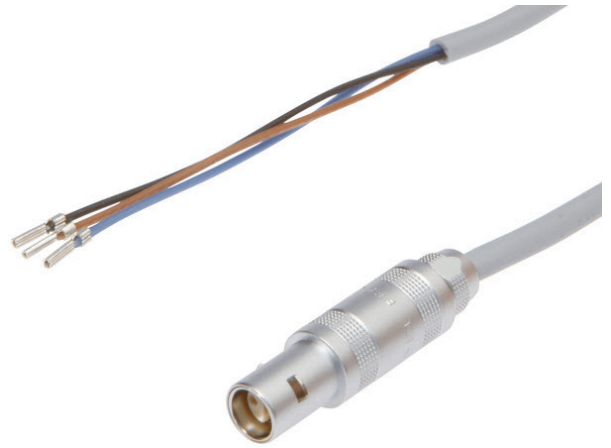

## VK12A422

### CONNECTION TECHNOLOGY • CABLE SOCKETS / CONNECTORS PRE-ASSEMBLED ON ONE SIDE

, 1.2m, Lemo-mini Female (socket) 3pin Straight, Free conductor end, 3x0.14mm<sup>2</sup>, Silicone

#### MECHANICAL FEATURES

Cable infeed of A connection	Straight
Cable length	1.2 m
Material of cable sheath	Silicone
Number of cores	3
Version	Connection cable
Wire cross section	0.14 mm <sup>2</sup>

#### ELECTRICAL FEATURES

Number of pins of A connection	3
Shielded	-
Type of A electrical connection	Lemo-mini
Type of B electrical connection	Free conductor end
Type of plug-in contact, A connection	Female (socket)