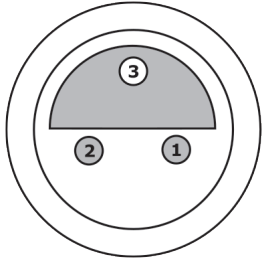

ELECTRICAL FEATURES

Number of pins of A connection	3
Shielded	-
Type of A electrical connection	Lemo-mini
Type of B electrical connection	Free conductor end
Type of plug-in contact, A connection	Female (socket)
With LED display	-

OTHER FEATURES

Flame retardant	No
Halogen-free	-
IR-networked	-

Other

Packaging dimensions	160mm x 0.0mm x 220mm
Shipping weight	0.05kg
Tariff code	85444290

Classification

ipf product group	853
eClass 8.0	27279218
eClass 9.0	27060311
eClass 9.1	27060311
ETIM-5.0	EC001855
ETIM-6.0	EC001855
ETIM-7.0	EC001855

Connection

- 1 brown
- 2 black
- 3 blue

Dimensional drawing

Installation

Mounting / installation may only be carried out by a qualified electrician!

Disposal

Safety warnings

Before initial operation, please make sure to follow all safety instructions that may be provided in the product information. Never use these devices in applications where the safety of a person depends on their functionality. LED lighting systems can generate intensive UV radiation, which can damage your eyes in case of improper use. The manufacturer cannot be held responsible for damages that result from improper use or connection.