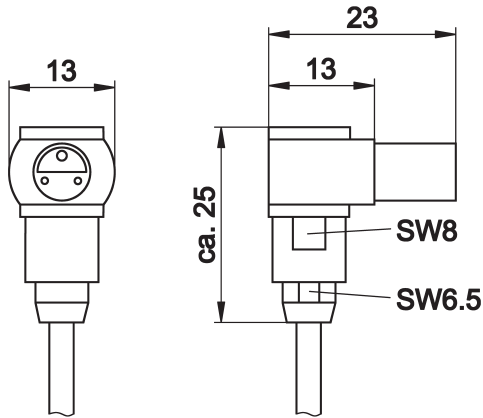

VK2000L0

CONNECTION TECHNOLOGY • CABLE SOCKETS / CONNECTORS PRE-ASSEMBLED ON ONE SIDE

, 2m, Lemo-mini Female (socket) 3pin Angular, Free conductor end,
3wire, -40-180°C

MECHANICAL FEATURES

Cable infeed of A connection	Angular
Cable length	2 m
Increased ambient temperature > 90°C	+
Number of cores	3
Perm. ambient temperature of cable, fixed cable	-40 °C ... 180 °C
Version	Connection cable

ELECTRICAL FEATURES

Number of pins of A connection	3
Shielded	-
Type of A electrical connection	Lemo-mini
Type of B electrical connection	Free conductor end
Type of plug-in contact, A connection	Female (socket)
With LED display	-

OTHER FEATURES

Flame retardant	No
Halogen-free	-
IR-networked	-

Other

Packaging dimensions	160mm x 0.0mm x 220mm
Shipping weight	0.05kg
Tariff code	85444290

Classification

ipf product group	853
eClass 8.0	27279218
eClass 9.0	27060311
eClass 9.1	27060311
ETIM-5.0	EC001855
ETIM-6.0	EC001855
ETIM-7.0	EC001855

Connection

- 1 brown
- 2 black
- 3 blue

Dimensional drawing

Installation

Mounting / installation may only be carried out by a qualified electrician!

Disposal

Safety warnings

Before initial operation, please make sure to follow all safety instructions that may be provided in the product information. Never use these devices in applications where the safety of a person depends on their functionality. LED lighting systems can generate intensive UV radiation, which can damage your eyes in case of improper use. The manufacturer cannot be held responsible for damages that result from improper use or connection.