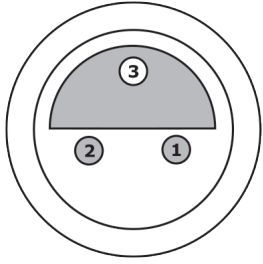

**ELECTRICAL FEATURES**

Number of pins of A connection	3
Shielded	-
Type of A electrical connection	Lemo-mini
Type of B electrical connection	Free conductor end
Type of plug-in contact, A connection	Female (socket)
With LED display	-

**OTHER FEATURES**

Flame retardant	No
Halogen-free	-
IR-networked	-

**Other**

Packaging dimensions	160mm x 0.0mm x 220mm
Shipping weight	0.05kg
Tariff code	85444290

**Classification**

ipf product group	853
eClass 8.0	27279218
eClass 9.0	27060311
eClass 9.1	27060311
ETIM-5.0	EC001855
ETIM-6.0	EC001855
ETIM-7.0	EC001855

## Connection

- 1 brown
- 2 black
- 3 blue

## Dimensional drawing