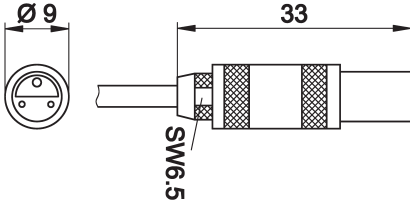

**ELECTRICAL FEATURES**

Number of pins of A connection	3
Shielded	-
Type of A electrical connection	Lemo-mini
Type of B electrical connection	Free conductor end
Type of plug-in contact, A connection	Female (socket)
With LED display	-

**OTHER FEATURES**

Flame retardant	No
Halogen-free	-
IR-networked	-

**Other**

Packaging dimensions	160mm x 0.0mm x 220mm
Shipping weight	0.05kg
Tariff code	85444290

**Classification**

ipf product group	853
eClass 8.0	27279218
eClass 9.0	27060311
eClass 9.1	27060311
ETIM-5.0	EC001855
ETIM-6.0	EC001855
ETIM-7.0	EC001855

## Connection

- 1 brown
- 2 black
- 3 blue

## Dimensional drawing