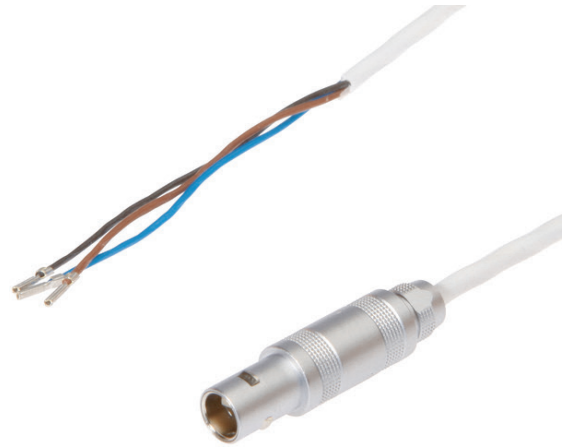

## VK2000L5

### CONNECTION TECHNOLOGY • CABLE SOCKETS / CONNECTORS PRE-ASSEMBLED ON ONE SIDE

, 2m, Lemo-mini Female (socket) 3pin Straight, Free conductor end,  
3wire, -40-180°C

#### MECHANICAL FEATURES

Cable infeed of A connection	Straight
Cable length	2 m
Increased ambient temperature > 90°C	+
Number of cores	3
Perm. ambient temperature of cable, fixed cable	-40 °C ... 180 °C
Version	Connection cable

#### ELECTRICAL FEATURES

Number of pins of A connection	3
Shielded	-
Type of A electrical connection	Lemo-mini
Type of B electrical connection	Free conductor end
Type of plug-in contact, A connection	Female (socket)
With LED display	-