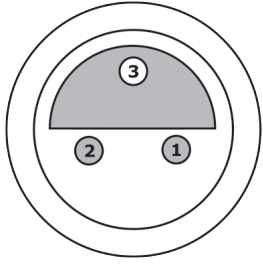

Connection

- 1 brown
- 2 black
- 3 blue

Dimensional drawing

Installation

Mounting / installation may only be carried out by a qualified electrician!

Disposal

Safety warnings

Before initial operation, please make sure to follow all safety instructions that may be provided in the product information. Never use these devices in applications where the safety of a person depends on their functionality. LED lighting systems can generate intensive UV radiation, which can damage your eyes in case of improper use. The manufacturer cannot be held responsible for damages that result from improper use or connection.