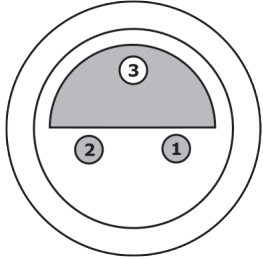

Classification

ipf product group	853
eClass 8.0	27279218
eClass 9.0	27060311
eClass 9.1	27060311
ETIM-5.0	EC001855
ETIM-6.0	EC001855
ETIM-7.0	EC001855

Connection

- 1 brown
- 2 black
- 3 blue

Dimensional drawing

Installation

Mounting / installation may only be carried out by a qualified electrician!

Disposal

Safety warnings

Before initial operation, please make sure to follow all safety instructions that may be provided in the product information. Never use these devices in applications where the safety of a person depends on their functionality. LED lighting systems can generate intensive UV radiation, which can damage your eyes in case of improper use. The manufacturer cannot be held responsible for damages that result from improper use or connection.