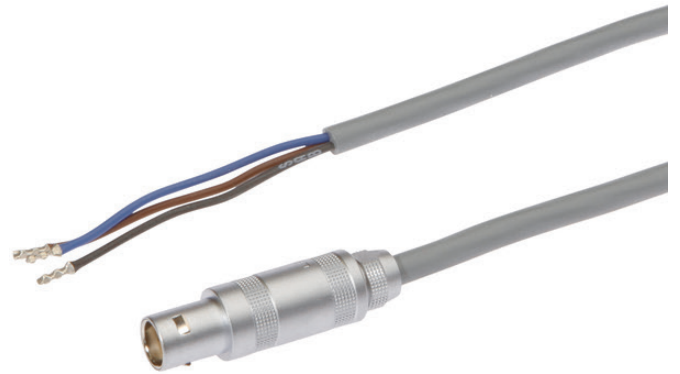

**VK200940**

**CONNECTION TECHNOLOGY • CABLE SOCKETS / CONNECTORS PRE-ASSEMBLED ON ONE SIDE**

, 2m, Lemo Female (socket) 3pin Straight, Free conductor end,  
3wire, Silicone, -40-180°C

**MECHANICAL FEATURES**

Cable infeed of A connection	Straight
Cable length	2 m
Increased ambient temperature > 90°C	+
Material of cable sheath	Silicone
Number of cores	3
Perm. ambient temperature of cable, fixed cable	-40 °C ... 180 °C
Version	Connection cable

**ELECTRICAL FEATURES**

Number of pins of A connection	3
Shielded	-
Type of A electrical connection	Lemo
Type of B electrical connection	Free conductor end
Type of plug-in contact, A connection	Female (socket)
With LED display	-

**OTHER FEATURES**

Flame retardant	No
Halogen-free	-
IR-networked	-

**Other**

Packaging dimensions	160mm x 12.0mm x 240mm
Shipping weight	0.08kg
Tariff code	85444290