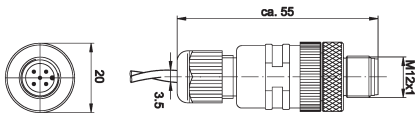

VK206F41

CONNECTION TECHNOLOGY • CABLE SOCKETS / CONNECTORS PRE-ASSEMBLED ON TWO SIDES

, 2m, Lemo Female (socket) 2pin Straight, M12 Male (plug) Straight,
2wire, -40-250°C

MECHANICAL FEATURES

Cable infeed of A connection	Straight
Cable infeed of B connection	Straight
Cable length	2 m
Increased ambient temperature > 90°C	+
Number of cores	2
Perm. ambient temperature of cable, fixed cable	-40 °C ... 250 °C
Version	Connection cable

ELECTRICAL FEATURES

Number of pins of A connection	2
Shielded	-
Type of A electrical connection	Lemo
Type of B electrical connection	M12
Type of plug-in contact, A connection	Female (socket)
Type of plug-in contact, B connection	Male (plug)
With LED display	-

OTHER FEATURES

Flame retardant	No
Halogen-free	-
IR-networked	-

Other

Packaging dimensions	160mm x 0.0mm x 220mm
Shipping weight	0.09kg
Tariff code	85444290

Classification

ipf product group	853
eClass 8.0	27279218
eClass 9.0	27060311
eClass 9.1	27060311
ETIM-5.0	EC001855
ETIM-6.0	EC001855
ETIM-7.0	EC001855

Connection

Dimensional drawing

Installation

Mounting / installation may only be carried out by a qualified electrician!

Disposal

Safety warnings

Before initial operation, please make sure to follow all safety instructions that may be provided in the product information.