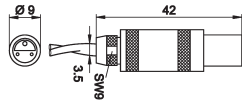

VK206F41

CONNECTION TECHNOLOGY • CABLE SOCKETS / CONNECTORS PRE-ASSEMBLED ON TWO SIDES

, 2m, Lemo Female (socket) 2pin Straight, M12 Male (plug) Straight,
2wire, -40-250°C

MECHANICAL FEATURES

Cable infeed of A connection	Straight
Cable infeed of B connection	Straight
Cable length	2 m
Increased ambient temperature > 90°C	+
Number of cores	2
Perm. ambient temperature of cable, fixed cable	-40 °C ... 250 °C
Version	Connection cable

ELECTRICAL FEATURES

Number of pins of A connection	2
Shielded	-
Type of A electrical connection	Lemo
Type of B electrical connection	M12
Type of plug-in contact, A connection	Female (socket)
Type of plug-in contact, B connection	Male (plug)
With LED display	-

OTHER FEATURES

Flame retardant	No
Halogen-free	-
IR-networked	-

Other

Packaging dimensions	160mm x 0.0mm x 220mm
Shipping weight	0.09kg
Tariff code	85444290

Classification

ipf product group	853
eClass 8.0	27279218
eClass 9.0	27060311
eClass 9.1	27060311
ETIM-5.0	EC001855
ETIM-6.0	EC001855
ETIM-7.0	EC001855

Connection

Dimensional drawing

Installation

Mounting / installation may only be carried out by a qualified electrician!

Disposal

Safety warnings

Before initial operation, please make sure to follow all safety instructions that may be provided in the product information.