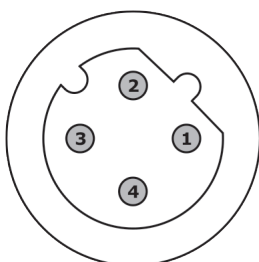

VK20E255

CONNECTION TECHNOLOGY • CABLE SOCKETS / CONNECTORS PRE-ASSEMBLED ON TWO SIDES

kabelst, anschlusskabel 2m/4x0,25mm² 2xM12-Stecker gerade, abgeschirmt, PUR

MECHANICAL FEATURES

Approx. outer diameter	6.5 mm
Color of outer sheath	Green
Core identification	Color
Material of outer sheath	PUR (Polyurethane)
Number of cores	4
Perm. ambient temperature of cable, fixed cable	-40 °C ... 75 °C

OTHER FEATURES

Category	5E
Halogen free in acc. with EN 50267-2-2	+

Other

Packaging dimensions	210mm x 20mm x 240mm
Shipping weight	0.15kg
Tariff code	85444290

Classification

ipf product group	700
eClass 8.0	27279218
eClass 9.0	27060311
eClass 9.1	27060311
ETIM-5.0	EC001855
ETIM-6.0	EC001855
ETIM-7.0	EC001855

Connection

- 1 yellow
- 2 white
- 3 orange
- 4 blue

- 1 yellow
- 2 white
- 3 orange
- 4 blue

Dimensional drawing**Installation**

Mounting / installation may only be carried out by a qualified electrician!