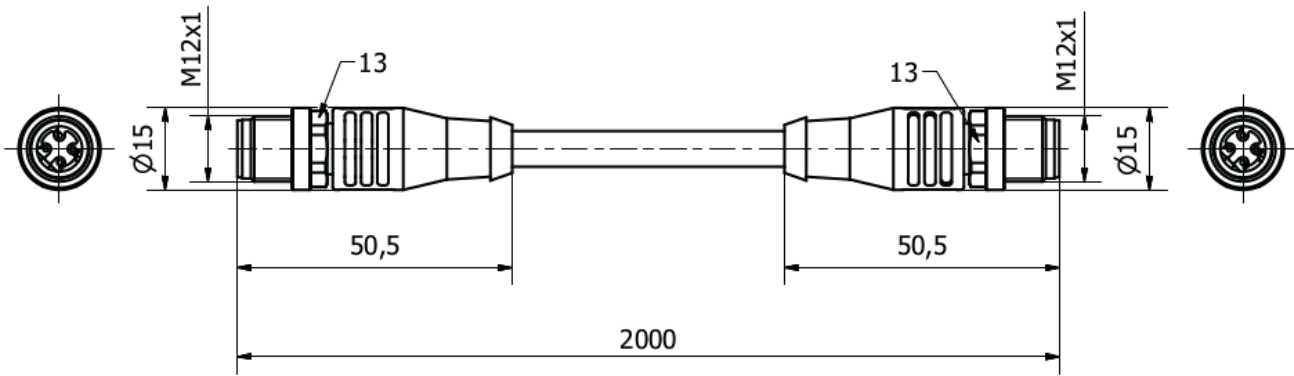

VK20E255

CONNECTION TECHNOLOGY • CABLE SOCKETS / CONNECTORS PRE-ASSEMBLED ON TWO SIDES

kabelst, anschlusskabel 2m/4x0,25mm² 2xM12-Stecker gerade, abgeschirmt, PUR

MECHANICAL FEATURES

Approx. outer diameter	6.5 mm
Color of outer sheath	Green
Core identification	Color
Material of outer sheath	PUR (Polyurethane)
Number of cores	4
Perm. ambient temperature of cable, fixed cable	-40 °C ... 75 °C

OTHER FEATURES

Category	5E
Halogen free in acc. with EN 50267-2-2	+

Other

Packaging dimensions	210mm x 20mm x 240mm
Shipping weight	0.15kg
Tariff code	85444290

Classification

ipf product group	700
eClass 8.0	27279218
eClass 9.0	27060311
eClass 9.1	27060311
ETIM-5.0	EC001855
ETIM-6.0	EC001855
ETIM-7.0	EC001855

Connection

- 1 yellow
- 2 white
- 3 orange
- 4 blue

- 1 yellow
- 2 white
- 3 orange
- 4 blue

Dimensional drawing**Installation**

Mounting / installation may only be carried out by a qualified electrician!