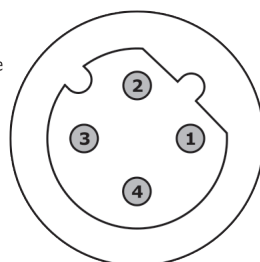

VK20E255

CONNECTION TECHNOLOGY • CABLE SOCKETS / CONNECTORS PRE-ASSEMBLED ON TWO SIDES

kabelst, anschlusskabel 2m/4x0,25mm² 2xM12-Stecker gerade, abgeschirmt, PUR

MECHANICAL FEATURES

Approx. outer diameter	6.5 mm
Color of outer sheath	Green
Core identification	Color
Material of outer sheath	PUR (Polyurethane)
Number of cores	4
Perm. ambient temperature of cable, fixed cable	-40 °C ... 75 °C

OTHER FEATURES

Category	5E
Halogen free in acc. with EN 50267-2-2	+

Other

Packaging dimensions	210mm x 20mm x 240mm
Shipping weight	0.15kg
Tariff code	85444290

Classification

ipf product group	700
eClass 8.0	27279218
eClass 9.0	27060311
eClass 9.1	27060311
ETIM-5.0	EC001855
ETIM-6.0	EC001855
ETIM-7.0	EC001855

Connection

- 1 yellow
- 2 white
- 3 orange
- 4 blue

- 1 yellow
- 2 white
- 3 orange
- 4 blue

Dimensional drawing**Installation**

Mounting / installation may only be carried out by a qualified electrician!