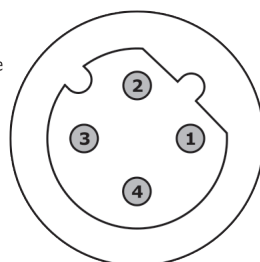

VK30E256

CONNECTION TECHNOLOGY • CABLE SOCKETS / CONNECTORS PRE-ASSEMBLED ON TWO SIDES

kabelst, anschlusskabel 3m/4x0,25mm² 2xM12-Stecker gerade, abgeschirmt, PUR

MECHANICAL FEATURES

Approx. outer diameter	6.5 mm
Color of outer sheath	Green
Core identification	Color
Material of outer sheath	PUR (Polyurethane)
Number of cores	4
Perm. ambient temperature of cable, fixed cable	-40 °C ... 75 °C

OTHER FEATURES

Category	5E
Halogen free in acc. with EN 50267-2-2	+

Other

Packaging dimensions	250mm x 25.0mm x 250mm
Shipping weight	0.22kg
Tariff code	85444290

Classification

ipf product group	700
eClass 8.0	27279218
eClass 9.0	27060311
eClass 9.1	27060311
ETIM-5.0	EC001855
ETIM-6.0	EC001855
ETIM-7.0	EC001855

Connection

- 1 yellow
- 2 white
- 3 orange
- 4 blue

- 1 yellow
- 2 white
- 3 orange
- 4 blue

Dimensional drawing**Installation**

Mounting / installation may only be carried out by a qualified electrician!