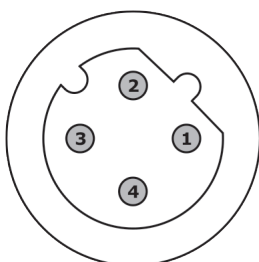

VK30E256

CONNECTION TECHNOLOGY • CABLE SOCKETS / CONNECTORS PRE-ASSEMBLED ON TWO SIDES

kabelst, anschlusskabel 3m/4x0,25mm² 2xM12-Stecker gerade, abgeschirmt, PUR

MECHANICAL FEATURES

Approx. outer diameter	6.5 mm
Color of outer sheath	Green
Core identification	Color
Material of outer sheath	PUR (Polyurethane)
Number of cores	4
Perm. ambient temperature of cable, fixed cable	-40 °C ... 75 °C

OTHER FEATURES

Category	5E
Halogen free in acc. with EN 50267-2-2	+

Other

Packaging dimensions	250mm x 25.0mm x 250mm
Shipping weight	0.22kg
Tariff code	85444290

Classification

ipf product group	700
eClass 8.0	27279218
eClass 9.0	27060311
eClass 9.1	27060311
ETIM-5.0	EC001855
ETIM-6.0	EC001855
ETIM-7.0	EC001855

Connection

- 1 yellow
- 2 white
- 3 orange
- 4 blue

- 1 yellow
- 2 white
- 3 orange
- 4 blue

Dimensional drawing**Installation**

Mounting / installation may only be carried out by a qualified electrician!