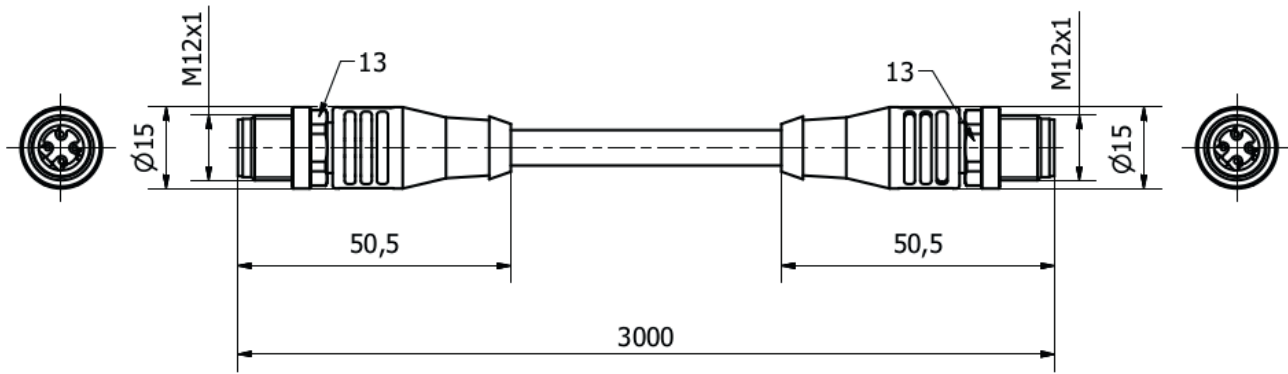

VK30E256

CONNECTION TECHNOLOGY • CABLE SOCKETS / CONNECTORS PRE-ASSEMBLED ON TWO SIDES

kabelst, anschlusskabel 3m/4x0,25mm² 2xM12-Stecker gerade, abgeschirmt, PUR

MECHANICAL FEATURES

Approx. outer diameter	6.5 mm
Color of outer sheath	Green
Core identification	Color
Material of outer sheath	PUR (Polyurethane)
Number of cores	4
Perm. ambient temperature of cable, fixed cable	-40 °C ... 75 °C

OTHER FEATURES

Category	5E
Halogen free in acc. with EN 50267-2-2	+

Other

Packaging dimensions	250mm x 25.0mm x 250mm
Shipping weight	0.22kg
Tariff code	85444290

Classification

ipf product group	700
eClass 8.0	27279218
eClass 9.0	27060311
eClass 9.1	27060311
ETIM-5.0	EC001855
ETIM-6.0	EC001855
ETIM-7.0	EC001855

Connection

- 1 yellow
- 2 white
- 3 orange
- 4 blue

- 1 yellow
- 2 white
- 3 orange
- 4 blue

Dimensional drawing**Installation**

Mounting / installation may only be carried out by a qualified electrician!