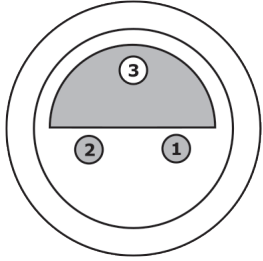

Classification

ipf product group	853
eClass 8.0	27279218
eClass 9.0	27060311
eClass 9.1	27060311
ETIM-5.0	EC001855
ETIM-6.0	EC001855
ETIM-7.0	EC001855

Connection

- 1 brown
- 2 black
- 3 blue

Dimensional drawing

Installation

Mounting / installation may only be carried out by a qualified electrician!

Disposal

Safety warnings

Before initial operation, please make sure to follow all safety instructions that may be provided in the product information. Never use these devices in applications where the safety of a person depends on their functionality. LED lighting systems can generate intensive UV radiation, which can damage your eyes in case of improper use. The manufacturer cannot be held responsible for damages that result from improper use or connection.