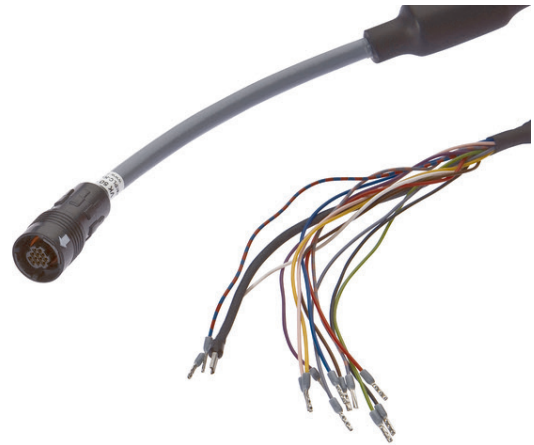

VK504P46

CONNECTION TECHNOLOGY • CABLE SOCKETS / CONNECTORS PRE-ASSEMBLED ON ONE SIDE

, 5m, Power/PLC for OC64 Female (socket) 13pin Straight, Free conductor end, 13wire

MECHANICAL FEATURES

Cable infeed of A connection	Straight
Cable length	5 m
Number of cores	13
Suitable for trailing chain	+
Version	Connection cable

ELECTRICAL FEATURES

Number of pins of A connection	13
Type of A electrical connection	Power/PLC for OC64
Type of B electrical connection	Free conductor end
Type of plug-in contact, A connection	Female (socket)

OTHER FEATURES

IR-networked	-
--------------	---

Other

Packaging dimensions	250mm x 25.0mm x 375.0mm
Shipping weight	0.38kg
Tariff code	85444290

Classification

ipf product group	856
eClass 8.0	27279218
eClass 9.0	27060311
eClass 9.1	27060311
ETIM-5.0	EC001855
ETIM-6.0	EC001855
ETIM-7.0	EC001855

Connection

Dimensional drawing

Installation

Mounting / installation may only be carried out by a qualified electrician!

Disposal

Safety warnings

Before initial operation, please make sure to follow all safety instructions that may be provided in the product information. Never use these devices in applications where the safety of a person depends on their functionality. LED lighting systems can generate intensive UV radiation, which can damage your eyes in case of improper use. The manufacturer cannot be held responsible for damages that result from improper use or connection.