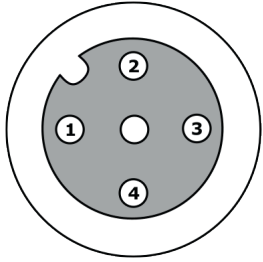

Cable infeed of A connection	Angular
Cable length	5 m
Material of cable sheath	PVC
Number of cores	4
Perm. ambient temperature of cable, fixed cable	-25 °C ... 70 °C
Version	Connection cable
Wire assembly	32 x 0.1mm
Wire cross section	0.25 mm ²

ELECTRICAL FEATURES

Line diameter	5 mm
Number of pins of A connection	4
Type of A electrical connection	M12
Type of B electrical connection	Free conductor end
Type of plug-in contact, A connection	Female (socket)
With LED display	+

OTHER FEATURES

IR-networked	-
--------------	---

Other

Packaging dimensions	180mm x 30mm x 180mm
Shipping weight	0.19kg
Tariff code	85444290

Classification

ipf product group	700
eClass 8.0	27279218
eClass 9.0	27060311
eClass 9.1	27060311
ETIM-5.0	EC001855
ETIM-6.0	EC001855
ETIM-7.0	EC001855

Connection

- 1 brown
- 2 white
- 3 blue
- 4 black

Dimensional drawing

Installation

Mounting / installation may only be carried out by a qualified electrician!

Disposal

Safety warnings

Before initial operation, please make sure to follow all safety instructions that may be provided in the product information.