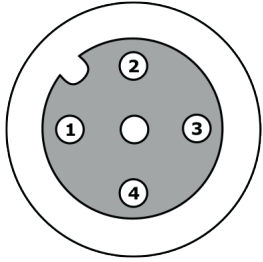

Connection

- 1 brown
- 2 white
- 3 blue
- 4 black

Dimensional drawing

Installation

Mounting / installation may only be carried out by a qualified electrician!

Disposal

Safety warnings

Before initial operation, please make sure to follow all safety instructions that may be provided in the product information.

Never use these devices in applications where the safety of a person depends on their functionality.

LED lighting systems can generate intensive UV radiation, which can damage your eyes in case of improper use. The manufacturer cannot be held responsible for damages that result from improper use or connection.