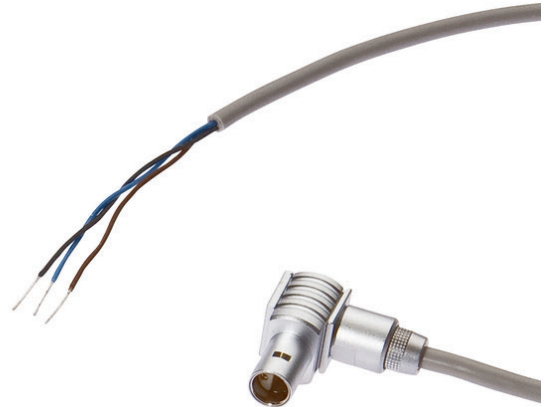

VKA000LO

CONNECTION TECHNOLOGY • CABLE SOCKETS / CONNECTORS PRE-ASSEMBLED ON ONE SIDE

, 10m, Lemo-mini Female (socket) 3pin Angular, Free conductor end,
3wire, -40-180°C, Suitable for trailing chain and torsion resistant

MECHANICAL FEATURES

Cable infeed of A connection	Angular
Cable length	10 m
Increased ambient temperature > 90°C	+
Number of cores	3
Perm. ambient temperature of cable, fixed cable	-40 °C ... 180 °C
Suitable for trailing chain	+
Version	Connection cable

ELECTRICAL FEATURES

Number of pins of A connection	3
Shielded	-
Type of A electrical connection	Lemo-mini
Type of B electrical connection	Free conductor end
Type of plug-in contact, A connection	Female (socket)
With LED display	-

OTHER FEATURES

Flame retardant	No
Halogen-free	-
IR-networked	-
Suitable for trailing chain and torsion resistant	+

Other

Packaging dimensions	160mm x 0.0mm x 220mm
Shipping weight	0.19kg
Tariff code	85444290