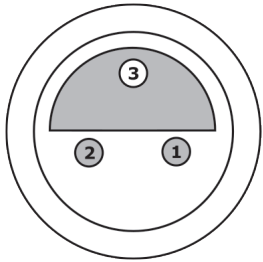

Classification

ipf product group	853
eClass 8.0	27279218
eClass 9.0	27060311
eClass 9.1	27060311
ETIM-5.0	EC001855
ETIM-6.0	EC001855
ETIM-7.0	EC001855

Connection

- 1 brown
- 2 black
- 3 blue

Dimensional drawing

Installation

Mounting / installation may only be carried out by a qualified electrician!

Disposal

Safety warnings

Before initial operation, please make sure to follow all safety instructions that may be provided in the product information. Never use these devices in applications where the safety of a person depends on their functionality. LED lighting systems can generate intensive UV radiation, which can damage your eyes in case of improper use. The manufacturer cannot be held responsible for damages that result from improper use or connection.