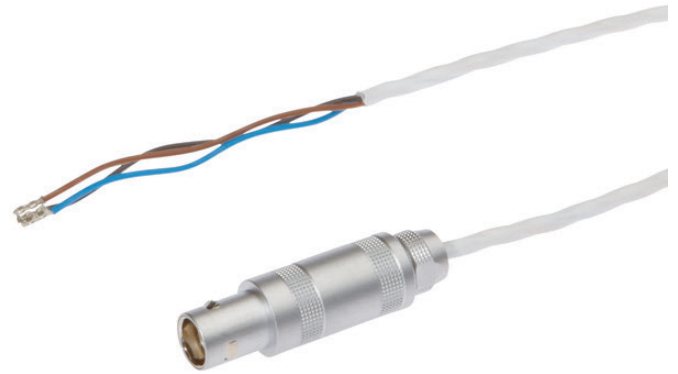

**VKA00941**

**CONNECTION TECHNOLOGY • CABLE SOCKETS / CONNECTORS PRE-ASSEMBLED ON ONE SIDE**

, 10m, Lemo Female (socket) 3pin Straight, Free conductor end,  
3wire, -40-200°C, Oil and cooling lubricants, Welding area

**MECHANICAL FEATURES**

Cable infeed of A connection	Straight
Cable length	10 m
Increased ambient temperature > 90°C	+
Number of cores	3
Perm. ambient temperature of cable, fixed cable	-40 °C ... 200 °C
Suitable for trailing chain	+
Version	Connection cable

**ELECTRICAL FEATURES**

Number of pins of A connection	3
Type of A electrical connection	Lemo
Type of B electrical connection	Free conductor end
Type of plug-in contact, A connection	Female (socket)
With LED display	-

**OTHER FEATURES**

Flame retardant	No
IR-networked	-
Oil and cooling lubricants	+
Welding area	+

**Other**

Packaging dimensions	200mm x 12.0mm x 300mm
Shipping weight	0.16kg
Tariff code	85444290