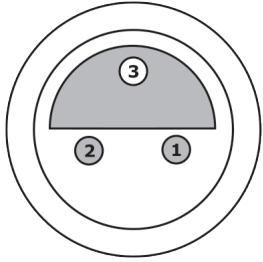

ELECTRICAL FEATURES

Number of pins of A connection	3
Shielded	-
Type of A electrical connection	Lemo
Type of B electrical connection	Free conductor end
Type of plug-in contact, A connection	Female (socket)
With LED display	-

OTHER FEATURES

Flame retardant	No
Halogen-free	-
IR-networked	-

Other

Packaging dimensions	200mm x 0.0mm x 300mm
Shipping weight	0.3kg
Tariff code	85444290

Classification

ipf product group	853
eClass 8.0	27279218
eClass 9.0	27060311
eClass 9.1	27060311
ETIM-5.0	EC001855
ETIM-6.0	EC001855
ETIM-7.0	EC001855

Connection

- 1 brown
- 2 black
- 3 blue

Dimensional drawing

Installation

Mounting / installation may only be carried out by a qualified electrician!

Disposal

Safety warnings

Before initial operation, please make sure to follow all safety instructions that may be provided in the product information. Never use these devices in applications where the safety of a person depends on their functionality. LED lighting systems can generate intensive UV radiation, which can damage your eyes in case of improper use. The manufacturer cannot be held responsible for damages that result from improper use or connection.