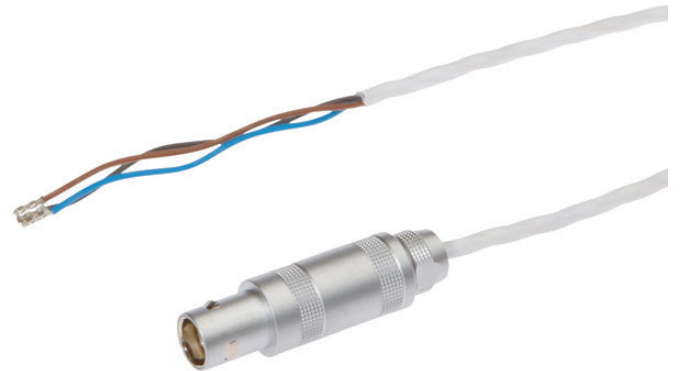

VKB00941

CONNECTION TECHNOLOGY • CABLE SOCKETS / CONNECTORS PRE-ASSEMBLED ON ONE SIDE

, 20m, Lemo Female (socket) 3pin Straight, Free conductor end,
3wire, -40-200°C

MECHANICAL FEATURES

Cable infeed of A connection	Straight
Cable length	20 m
Increased ambient temperature > 90°C	+
Number of cores	3
Perm. ambient temperature of cable, fixed cable	-40 °C ... 200 °C
Version	Connection cable

ELECTRICAL FEATURES

Number of pins of A connection	3
Shielded	-
Type of A electrical connection	Lemo
Type of B electrical connection	Free conductor end
Type of plug-in contact, A connection	Female (socket)
With LED display	-

OTHER FEATURES

Flame retardant	No
Halogen-free	-
IR-networked	-

Other

Packaging dimensions	200mm x 0.0mm x 300mm
Shipping weight	0.3kg
Tariff code	85444290

Classification

ipf product group	853
eClass 8.0	27279218
eClass 9.0	27060311
eClass 9.1	27060311
ETIM-5.0	EC001855
ETIM-6.0	EC001855
ETIM-7.0	EC001855

Connection

- 1 brown
- 2 black
- 3 blue

Dimensional drawing

Installation

Mounting / installation may only be carried out by a qualified electrician!

Disposal

Safety warnings

Before initial operation, please make sure to follow all safety instructions that may be provided in the product information. Never use these devices in applications where the safety of a person depends on their functionality. LED lighting systems can generate intensive UV radiation, which can damage your eyes in case of improper use. The manufacturer cannot be held responsible for damages that result from improper use or connection.