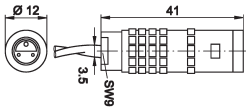

**VKBOC590**

**CONNECTION TECHNOLOGY • CABLE SOCKETS / CONNECTORS PRE-ASSEMBLED ON TWO SIDES**

, 20m, Lemo Female (socket) 2pin Straight, M12 Male (plug) Straight, 2wire

**MECHANICAL FEATURES**

Cable infeed of A connection	Straight
Cable infeed of B connection	Straight
Cable length	20 m
Number of cores	2
Suitable for trailing chain	+
Version	Connection cable

**ELECTRICAL FEATURES**

Number of pins of A connection	2
Shielded	-
Type of A electrical connection	Lemo
Type of B electrical connection	M12
Type of plug-in contact, A connection	Female (socket)
Type of plug-in contact, B connection	Male (plug)

**OTHER FEATURES**

Flame retardant	No
Halogen-free	-
IR-networked	-

**Other**

Packaging dimensions	250mm x 20mm x 350mm
Shipping weight	0.5kg
Tariff code	85444290

**Classification**

ipf product group	700
eClass 8.0	27279218
eClass 9.0	27060311
eClass 9.1	27060311
ETIM-5.0	EC001855
ETIM-6.0	EC001855
ETIM-7.0	EC001855

### Dimensional drawing