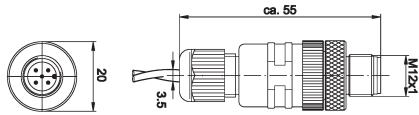

**VKBOC590**

**CONNECTION TECHNOLOGY • CABLE SOCKETS / CONNECTORS PRE-ASSEMBLED ON TWO SIDES**

, 20m, Lemo Female (socket) 2pin Straight, M12 Male (plug) Straight, 2wire

**MECHANICAL FEATURES**

Cable infeed of A connection	Straight
Cable infeed of B connection	Straight
Cable length	20 m
Number of cores	2
Suitable for trailing chain	+
Version	Connection cable

**ELECTRICAL FEATURES**

Number of pins of A connection	2
Shielded	-
Type of A electrical connection	Lemo
Type of B electrical connection	M12
Type of plug-in contact, A connection	Female (socket)
Type of plug-in contact, B connection	Male (plug)

**OTHER FEATURES**

Flame retardant	No
Halogen-free	-
IR-networked	-

**Other**

Packaging dimensions	250mm x 20mm x 350mm
Shipping weight	0.5kg
Tariff code	85444290

**Classification**

ipf product group	700
eClass 8.0	27279218
eClass 9.0	27060311
eClass 9.1	27060311
ETIM-5.0	EC001855
ETIM-6.0	EC001855
ETIM-7.0	EC001855

### Dimensional drawing