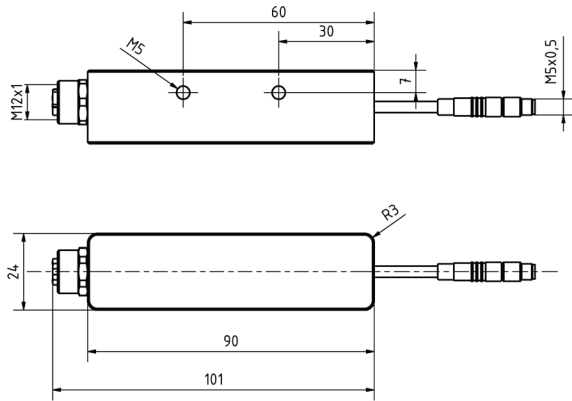

VKSI0297

CONNECTION TECHNOLOGY • CABLE SOCKETS / CONNECTORS PRE-ASSEMBLED ON TWO SIDES

kabel,anschließbl RS232/Ethernet M5-Kblstckr500mm, 4pol/
M12-Buchse 4pol Code D

MECHANICAL FEATURES

Cable length	0.5 m
Degree of protection (IP)	IP67
Suitable for trailing chain	-

OTHER FEATURES

Communication interface supported	Ethernet
Oil and cooling lubricants	-
Plug-in direction	Straight
Robotics	-
Welding area	-

Other

Packaging dimensions	99.0mm x 60mm x 160mm
Shipping weight	0.19kg
Tariff code	85444290

Classification

ipf product group	705
eClass 8.0	27279218
eClass 9.0	27060311
eClass 9.1	27060311
ETIM-5.0	EC001408
ETIM-6.0	EC001408
ETIM-7.0	EC001408

Connection

female connection

male connection

Dimensional drawing