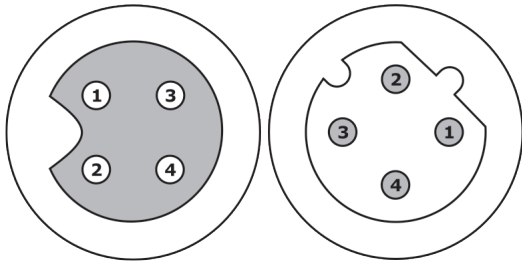

Connection

female connection

male connection