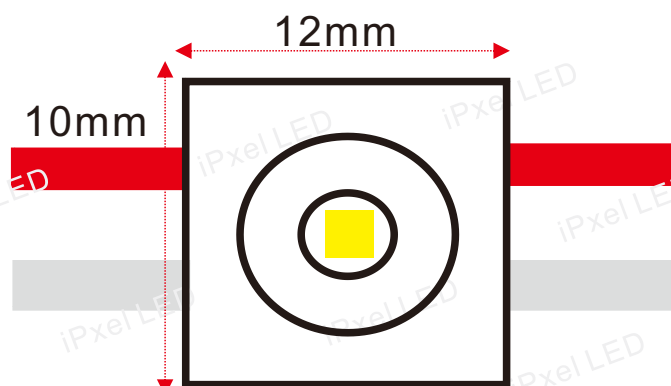

SMD 2835 LED Module

Product Description

- This size LED module has 50pcs per chain,
- There are 1pcs super bright SMD 2835LED chip,
- The DC in and out cable we connected together so the voltage drop quite slow allows you put less power cable during installation.

Product Datasheet

Product Number	M010001BB1LZ
Light Source	1pcs SMD 2835
Beam Angle	160°
LED Modules/String	50 modules/string
Size (mm)	12*10mm
Emitting Color	White/Cool white
Operating Voltage	DC12V
Power (W)	16.902W/string
Waterproof	IP67
CCT (Color Temperature)	White:4500-6500K / Cool White:7000-12000K
Lumens / String	1454.342 lm

Application

- 1.Small size channel letters.
- 3.Back lighting for Billboard.

- 2.Ultra thin cabinet.
- 4.Advertising signs.

Outline Dimension

X-ON Electronics

Largest Supplier of Electrical and Electronic Components