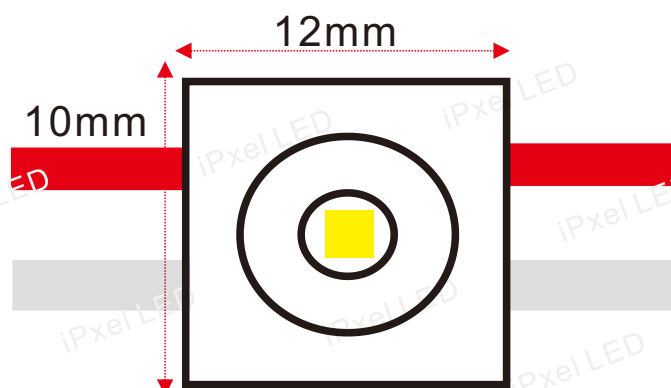

SMD 2835 LED Module

Product Description

- This size LED module has 50pcs per chain,
- There are 1pcs super bright SMD 2835LED chip,
- The DC in and out cable we connected together so the voltage drop quite slow allows you put less power cable during installation.

Product Datasheet

Product Number	M010001BB1LZ
Light Source	1pcs SMD 2835
Beam Angle	160°
LED Modules/String	50 modules/string
Size (mm)	12*10mm
Emitting Color	White/Cool white
Operating Voltage	DC12V
Power (W)	16.902W/string
Waterproof	IP67
CCT (Color Temperature)	White:4500-6500K / Cool White:7000-12000K
Lumens / String	1454.342 lm

Application

1. Small size channel letters.
3. Back lighting for Billboard.

2. Ultra thin cabinet.
4. Advertising signs.

Outline Dimension

X-ON Electronics

Largest Supplier of Electrical and Electronic Components