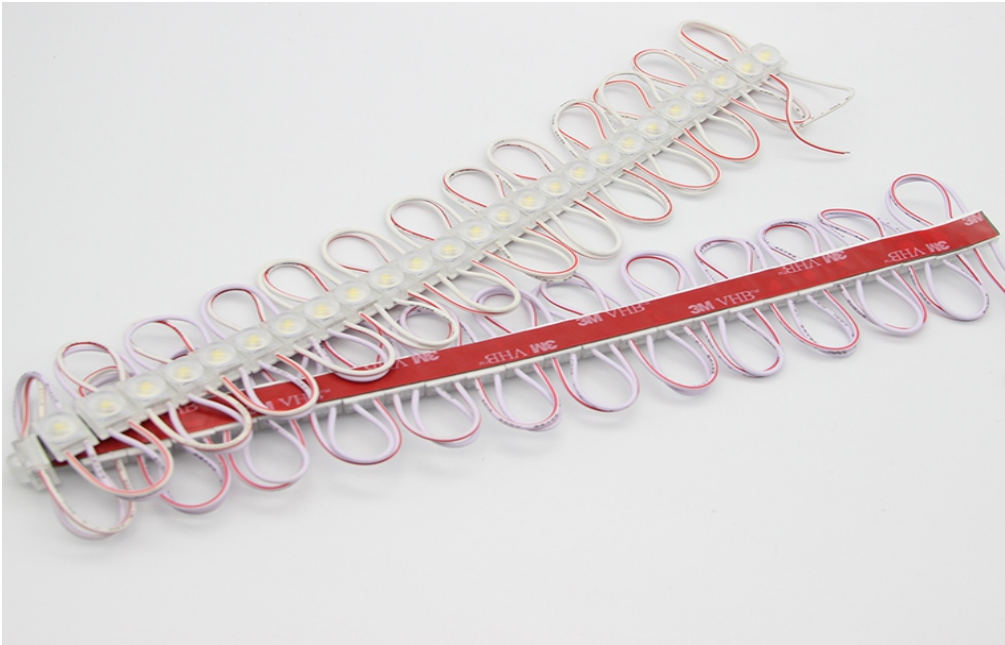

SMD 2835 LED Module

Product Description

- This size LED module has 50pcs per chain,
- There are 1pcs super bright SMD 2835LED chip,
- The DC in and out cable we connected together so the voltage drop quite slow allows you put less power cable during installation.

- Self-adhesive tape on each module;
- Low heat, high brightness.
- Energy efficient, major reduction in power costs;
- without lead healthy, environmental friendly.
- Long service life more than 50000 hrs;

Product Datasheet

Product Number	M010001BB1LZ
Light Source	1pcs SMD 2835
Beam Angle	160°
LED Modules/String	50 modules/string
Size (mm)	12*10mm
Emitting Color	White/Cool white
Operating Voltage	DC12V
Power (W)	16.902W/string
Waterproof	IP67
CCT (Color Temperature)	White:4500-6500K / Cool White:7000-12000K
Lumens / String	1454.342 lm

Application

1. Small size channel letters.
3. Back lighting for Billboard.

2. Ultra thin cabinet.
4. Advertising signs.

Outline Dimension

X-ON Electronics

Largest Supplier of Electrical and Electronic Components