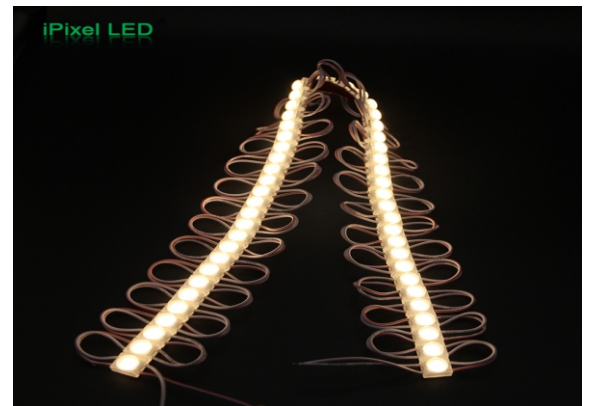

SMD 2835 LED Module

Product Description

- This size LED module has 50pcs per chain,
- There are 1pcs super bright SMD 2835LED chip,
- The DC in and out cable we connected together so the voltage drop quite slow allows you put less power cable during installation.

- Self-adhesive tape on each module;
- Low heat, high brightness.
- Energy efficient, major reduction in power costs;
- without lead healthy, environmental friendly.
- Long service life more than 50000 hrs;

Product Datasheet

Product Number	M010001BB1LZ
Light Source	1pcs SMD 2835
Beam Angle	160°
LED Modules/String	50 modules/string
Size (mm)	12*10mm
Emitting Color	White/Cool white
Operating Voltage	DC12V
Power (W)	16.902W/string
Waterproof	IP67
CCT (Color Temperature)	White:4500-6500K / Cool White:7000-12000K
Lumens / String	1454.342 lm