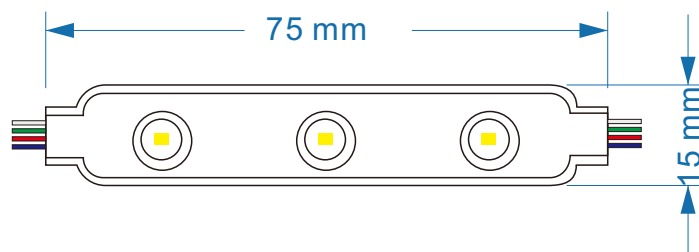

SMD5050 RGB LED Module

Product Description

- This size LED module has 20pcs per chain,
- There are 3pcs super bright SMD5050 LED chip,
- Wire length 75mm spacing ,
- The DC in and out cable we connected together so the voltage drop quite slow allows you put less power cable during installation.

Product Datasheet

| | |
|--------------------|-----------------------|
| Product Number | M015003CB3PZ/HYH-IM-D |
| Light Source | 3pcs SMD 5050 |
| Beam Angle | 140° |
| LED Modules/String | 20 modules/string |
| Size (mm) | 75x15 mm |
| Emitting Color | RGB |
| Operating Voltage | DC12V |
| Power (W) | 0.72W/string |
| Waterproof | IP67 |

Application

- 1.Small size channel letters.
- 3.Back lighting for Billboard.

- 2.Ultra thin cabinet.
- 4.Advertising signs.

Outline Dimension

X-ON Electronics

Largest Supplier of Electrical and Electronic Components