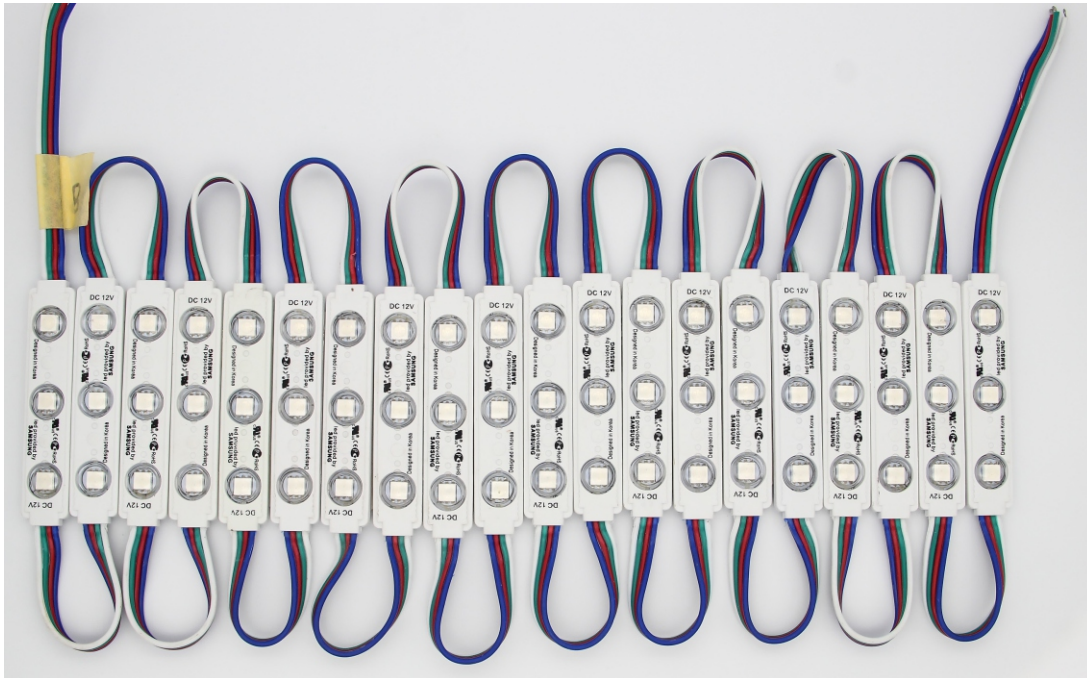

SMD5050 RGB LED Module

Product Description

- This size LED module has 20pcs per chain,
- There are 3pcs super bright SMD5050 LED chip,
- Wire length 75mm spacing ,
- The DC in and out cable we connected together so the voltage drop quite slow allows you put less power cable during installation.

- Self-adhesive tape on each module;
- Low heat, high brightness.
- Energy efficient, major reduction in power costs;
- without lead healthy, environmental friendly.
- Long service life more than 50000 hrs;

Product Datasheet

| | |
|--------------------|-----------------------|
| Product Number | M015003CB3PZ/HYH-IM-D |
| Light Source | 3pcs SMD 5050 |
| Beam Angle | 140° |
| LED Modules/String | 20 modules/string |
| Size (mm) | 75x15 mm |
| Emitting Color | RGB |
| Operating Voltage | DC12V |
| Power (W) | 0.72W/string |
| Waterproof | IP67 |

Application

- 1.Small size channel letters.
- 3.Back lighting for Billboard.

- 2.Ultra thin cabinet.
- 4.Advertising signs.

Outline Dimension

X-ON Electronics

Largest Supplier of Electrical and Electronic Components