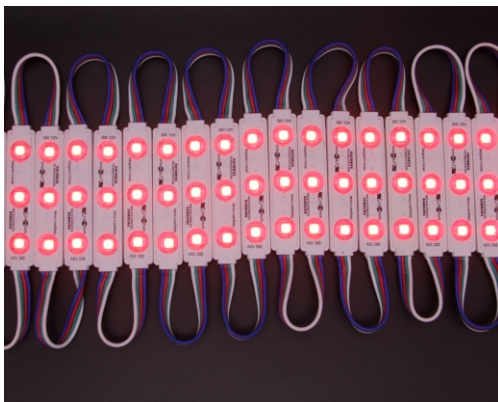

SMD5050 RGB LED Module

Product Description

- This size LED module has 20pcs per chain,
- There are 3pcs super bright SMD5050 LED chip,
- Wire length 75mm spacing ,
- The DC in and out cable we connected together so the voltage drop quite slow allows you put less power cable during installation.

- Self-adhesive tape on each module;
- Low heat, high brightness.
- Energy efficient, major reduction in power costs;
- without lead healthy, environmental friendly.
- Long service life more than 50000 hrs;

Product Datasheet

| | |
|--------------------|-----------------------|
| Product Number | M015003CB3PZ/HYH-IM-D |
| Light Source | 3pcs SMD 5050 |
| Beam Angle | 140° |
| LED Modules/String | 20 modules/string |
| Size (mm) | 75x15 mm |
| Emitting Color | RGB |
| Operating Voltage | DC12V |
| Power (W) | 0.72W/string |
| Waterproof | IP67 |

Application

- 1.Small size channel letters.
- 3.Back lighting for Billboard.

- 2.Ultra thin cabinet.
- 4.Advertising signs.

Outline Dimension

X-ON Electronics

Largest Supplier of Electrical and Electronic Components