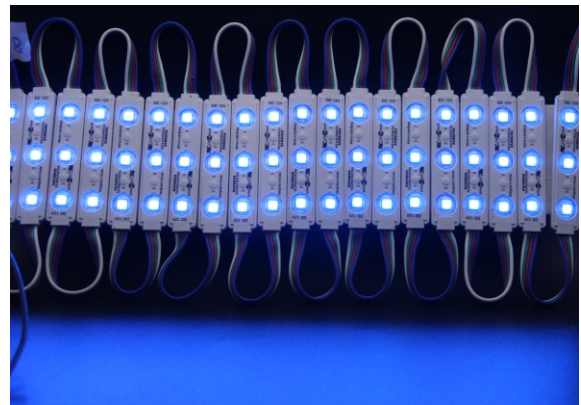

SMD5050 RGB LED Module

Product Description

- This size LED module has 20pcs per chain,
- There are 3pcs super bright SMD5050 LED chip,
- Wire length 75mm spacing ,
- The DC in and out cable we connected together so the voltage drop quite slow allows you put less power cable during installation.

- Self-adhesive tape on each module;
- Low heat, high brightness.
- Energy efficient, major reduction in power costs;
- without lead healthy, environmental friendly.
- Long service life more than 50000 hrs;

Product Datasheet

| | |
|--------------------|-----------------------|
| Product Number | M015003CB3PZ/HYH-IM-D |
| Light Source | 3pcs SMD 5050 |
| Beam Angle | 140° |
| LED Modules/String | 20 modules/string |
| Size (mm) | 75x15 mm |
| Emitting Color | RGB |
| Operating Voltage | DC12V |
| Power (W) | 0.72W/string |
| Waterproof | IP67 |

Application

- 1.Small size channel letters.
- 3.Back lighting for Billboard.

- 2.Ultra thin cabinet.
- 4.Advertising signs.

Outline Dimension

X-ON Electronics

Largest Supplier of Electrical and Electronic Components