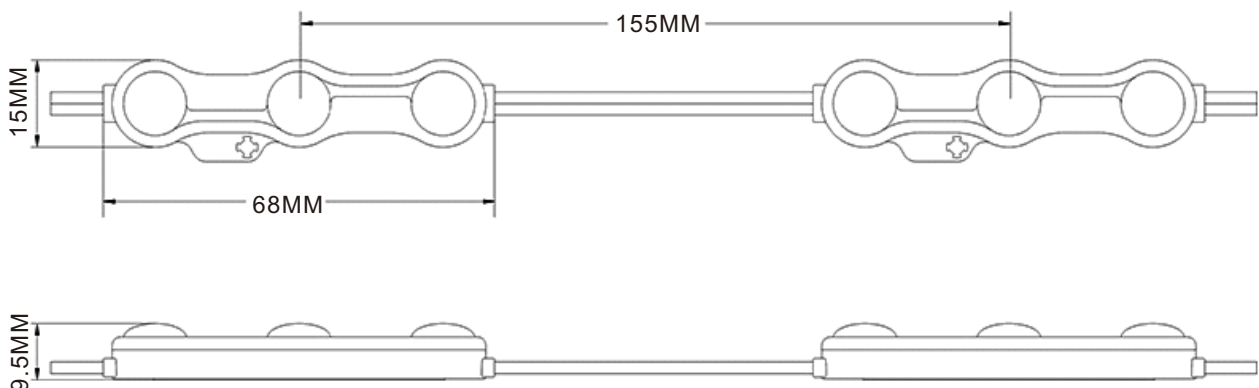

SMD5730 Single LED Module

Product Description

- This size LED module has 50pcs per chain,
- There are 3pcs super bright SMD5730 LED chip,
- Wire length 66mm spacing ,
- The DC in and out cable we connected together so the voltage drop quite slow allows you put less power cable during installation.

Product Datasheet

Product Number	M015003JB1LZ/HYH-IM-N
Light Source	3pcs SMD 5730
Beam Angle	160°
LED Modules/String	50 modules/string
Size (mm)	66x15 mm
Emitting Color	White/Warm white/Red/Green/Blue/Yellow/Pink
Operating Voltage	DC12V
Power (W)	1.2W/string
Waterproof	P68
Luminance/pcs	120-130LM (White/Warm white)

Application

1. Small size channel letters.
3. Back lighting for Billboard.

2. Ultra thin cabinet.
4. Advertising signs.

Outline Dimension

X-ON Electronics

Largest Supplier of Electrical and Electronic Components