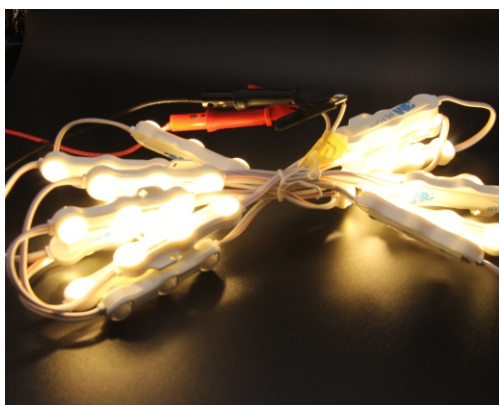

SMD5730 Single LED Module

Product Description

- This size LED module has 50pcs per chain,
- There are 3pcs super bright SMD5730 LED chip,
- Wire length 66mm spacing ,
- The DC in and out cable we connected together so the voltage drop quite slow allows you put less power cable during installation.

- Self-adhesive tape on each module;
- Low heat, high brightness.
- Energy efficient, major reduction in power costs;
- without lead healthy, environmental friendly.
- Long service life more than 50000 hrs;

Product Datasheet

Product Number	M015003JB1LZ/HYH-IM-N
Light Source	3pcs SMD 5730
Beam Angle	160°
LED Modules/String	50 modules/string
Size (mm)	66x15 mm
Emitting Color	White/Warm white/Red/Green/Blue/Yellow/Pink
Operating Voltage	DC12V
Power (W)	1.2W/string
Waterproof	P68
Luminance/pcs	120-130LM (White/Warm white)

Application

1. Small size channel letters.
3. Back lighting for Billboard.

2. Ultra thin cabinet.
4. Advertising signs.

Outline Dimension

X-ON Electronics

Largest Supplier of Electrical and Electronic Components