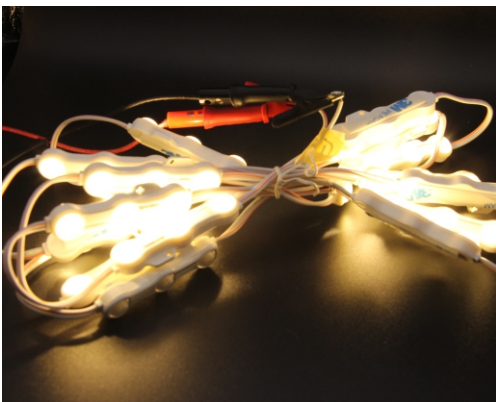

SMD5730 Single LED Module

Product Description

- This size LED module has 50pcs per chain,
- There are 3pcs super bright SMD5730 LED chip,
- Wire length 66mm spacing ,
- The DC in and out cable we connected together
so the voltage drop quite slow allows you put less
power cable during installation.

- Self-adhesive tape on each module;
- Low heat, high brightness.
- Energy efficient, major reduction in power costs;
- without lead healthy, environmental friendly.
- Long service life more than 50000 hrs;

Product Datasheet

Product Number	M015003JB1LZ/HYH-IM-N
Light Source	3pcs SMD 5730
Beam Angle	160°
LED Modules/String	50 modules/string
Size (mm)	66x15 mm
Emitting Color	White/Warm white/Red/Green/Blue/Yellow/Pink
Operating Voltage	DC12V
Power (W)	1.2W/string
Waterproof	P68
Luminance/pcs	120-130LM (White/Warm white)

Application

1. Small size channel letters.
3. Back lighting for Billboard.

2. Ultra thin cabinet.
4. Advertising signs.

Outline Dimension

X-ON Electronics

Largest Supplier of Electrical and Electronic Components