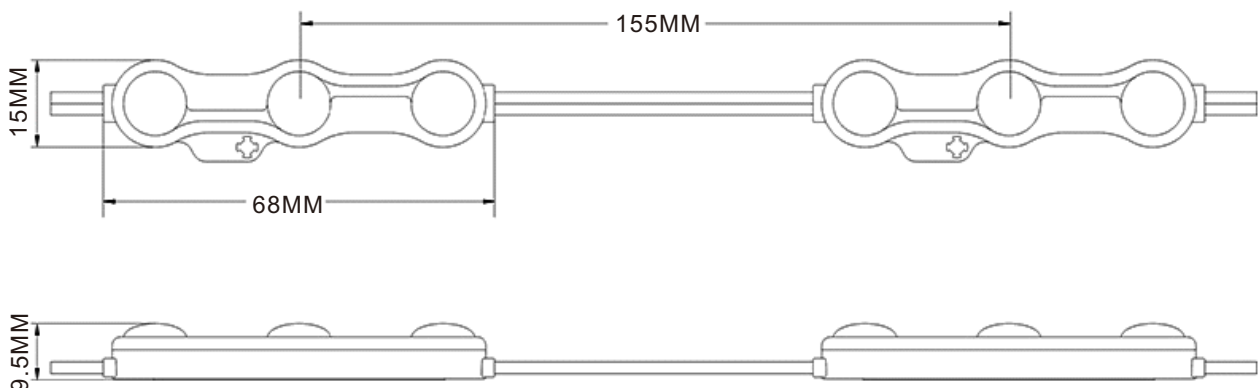

SMD5730 Single LED Module

Product Description

- This size LED module has 50pcs per chain,
- There are 3pcs super bright SMD5730 LED chip,
- Wire length 66mm spacing ,
- The DC in and out cable we connected together
so the voltage drop quite slow allows you put less
power cable during installation.

Product Datasheet

Product Number	M015003JB1LZ/HYH-IM-N
Light Source	3pcs SMD 5730
Beam Angle	160°
LED Modules/String	50 modules/string
Size (mm)	66x15 mm
Emitting Color	White/Warm white/Red/Green/Blue/Yellow/Pink
Operating Voltage	DC12V
Power (W)	1.2W/string
Waterproof	P68
Luminance/pcs	120-130LM (White/Warm white)

Application

1. Small size channel letters.
3. Back lighting for Billboard.

2. Ultra thin cabinet.
4. Advertising signs.

Outline Dimension

X-ON Electronics

Largest Supplier of Electrical and Electronic Components