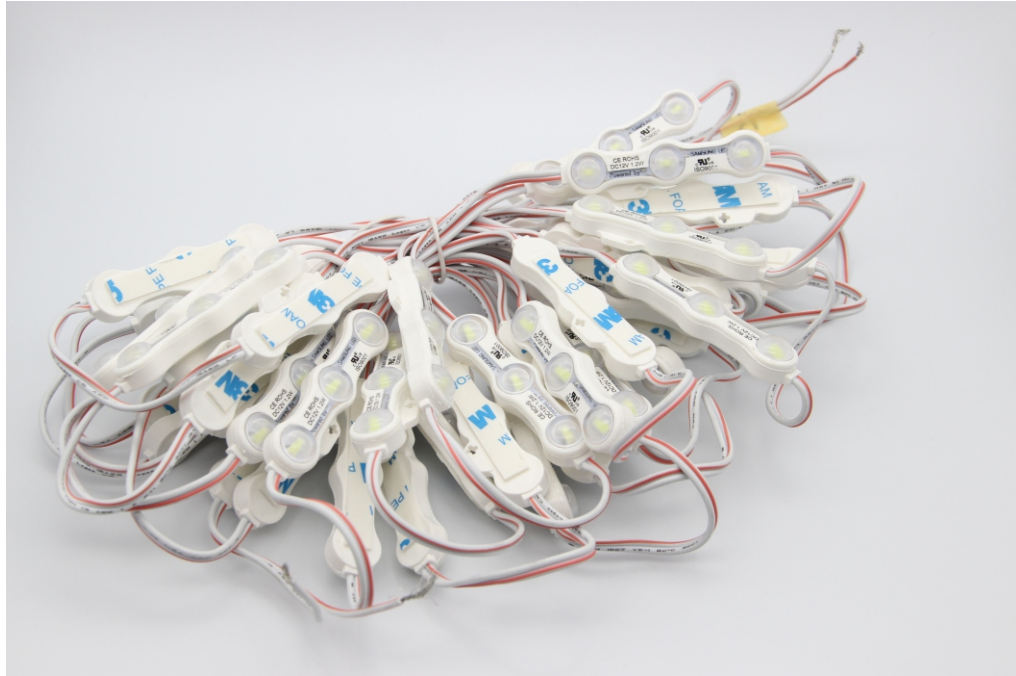

SMD5730 Single LED Module

Product Description

- This size LED module has 50pcs per chain,
- There are 3pcs super bright SMD5730 LED chip,
- Wire length 66mm spacing ,
- The DC in and out cable we connected together
so the voltage drop quite slow allows you put less
power cable during installation.

- Self-adhesive tape on each module;
- Low heat, high brightness.
- Energy efficient, major reduction in power costs;
- without lead healthy, environmental friendly.
- Long service life more than 50000 hrs;

Product Datasheet

Product Number	M015003JB1LZ/HYH-IM-N
Light Source	3pcs SMD 5730
Beam Angle	160°
LED Modules/String	50 modules/string
Size (mm)	66x15 mm
Emitting Color	White/Warm white/Red/Green/Blue/Yellow/Pink
Operating Voltage	DC12V
Power (W)	1.2W/string
Waterproof	P68
Luminance/pcs	120-130LM (White/Warm white)

Application

1. Small size channel letters.
3. Back lighting for Billboard.

2. Ultra thin cabinet.
4. Advertising signs.

Outline Dimension

X-ON Electronics

Largest Supplier of Electrical and Electronic Components