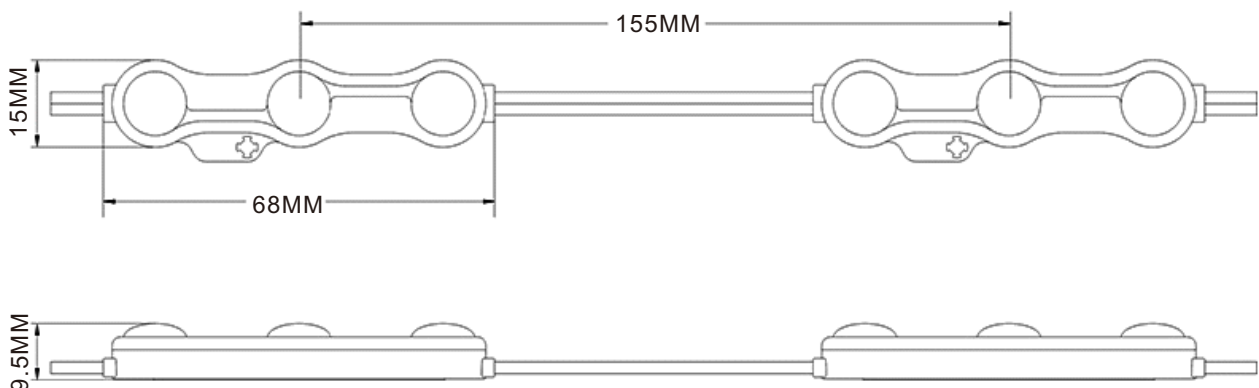

### Product Description

- This size LED module has 50pcs per chain,
- There are 3pcs super bright SMD5730 LED chip,
- Wire length 66mm spacing ,
- The DC in and out cable we connected together so the voltage drop quite slow allows you put less power cable during installation.

## Product Datasheet

Product Number	M015003JB1LZ/HYH-IM-N
Light Source	3pcs SMD 5730
Beam Angle	160°
LED Modules/String	50 modules/string
Size (mm)	66x15 mm
Emitting Color	White/Warm white/Red/Green/Blue/Yellow/Pink
Operating Voltage	DC12V
Power (W)	1.2W/string
Waterproof	P68
Luminance/pcs	120-130LM (White/Warm white)

## Outline Dimension