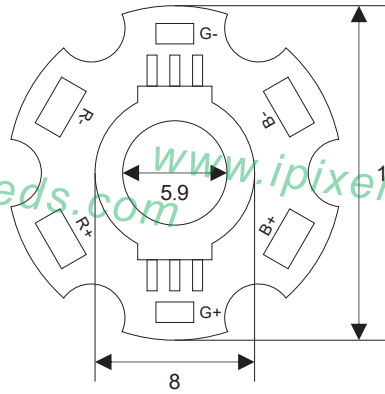

## Product Datasheet

Product Number	M018001MA3PZ
Light Source	Imitation lumen lamp beads
Beam Angle	140°
Emitting Color	RGB
Color temperature	R: 622 nm G: 523 nm B: 467 nm
Lumens/pcs	R: 64 lm G: 68 lm B: 10lm
PCB color	Black
Operating Voltage	R: 2.2-2.6V G: 3.2-3.8V B: 3.2-3.8V
Power (W)	3W (Max)
Size (mm)	φ18
IP	IP 20
Operation Temperature	- 40 ~ 50 °C

## Outline Dimension (unit:mm)

- R:2.2-2.6V
- G:3.2-3.8V
- B:3.2-3.8V